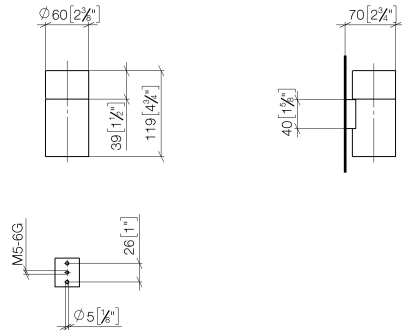

Tumbler holder wall model

83 401 979

- crystal glass brush holder, matte
- width 60mm
- height 120 mm
- 110 mm projection

	Chrome	83 401 979-00
	Brushed Platinum	83 401 979-06
	Platinum	83 401 979-08
	Durabross (23kt Gold)	83 401 979-09
	Dark Chrome	83 401 979-19
	Brushed Durabross (23kt Gold)	83 401 979-28
	Matte Black	83 401 979-33
	Brushed Champagne (22kt Gold)	83 401 979-46
	Champagne (22kt Gold)	83 401 979-47
	Brushed Chrome	83 401 979-93
	Brushed Dark Platinum	83 401 979-99

Recommended miscellaneous

Crystal tumbler

08 90 00 008
82

Tumbler holder wall model

83 401 979

mm [inches]

Tumbler holder wall model

83 401 979

Spare parts list

No.	Item Number	Name	Quantity used	Delivery time
1	08 90 00 008 82	Crystal tumbler	1	2
2	08 17 97 569-00	holder	1	10
3	09 30 30 117 90	screw	1	2
4	05 30 31 025 00 90	fixing set	1	2
5	08 10 10 530-00	holder	1	10