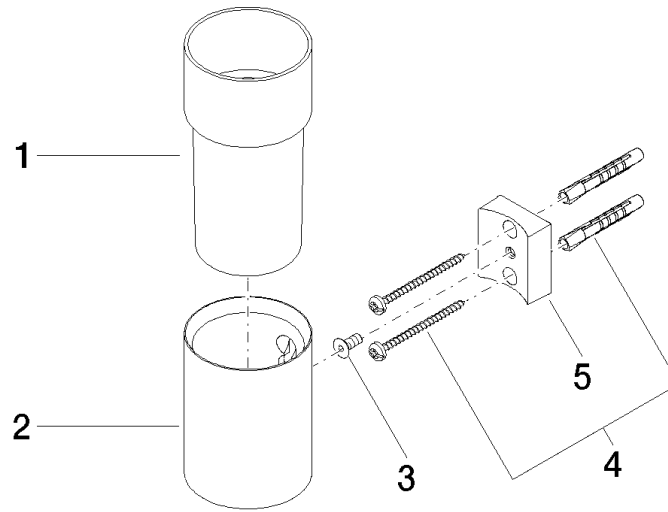

Tumbler holder wall model

83 401 979

- crystal glass brush holder, matte
- width 60mm
- height 120 mm
- 110 mm projection

	Chrome	83 401 979-00
	Brushed Platinum	83 401 979-06
	Platinum	83 401 979-08
	Durabross (23kt Gold)	83 401 979-09
	Dark Chrome	83 401 979-19
	Brushed Durabross (23kt Gold)	83 401 979-28
	Matte Black	83 401 979-33
	Brushed Champagne (22kt Gold)	83 401 979-46
	Champagne (22kt Gold)	83 401 979-47
	Brushed Chrome	83 401 979-93
	Brushed Dark Platinum	83 401 979-99

Recommended miscellaneous

Crystal tumbler

08 90 00 008
82

Tumbler holder wall model

83 401 979

mm [inches]

Tumbler holder wall model

83 401 979

Spare parts list

No.	Item Number	Name	Quantity used	Delivery time
1	08 90 00 008 82	Crystal tumbler	1	2
2	08 17 97 569-00	holder	1	10
3	09 30 30 117 90	screw	1	2
4	05 30 31 025 00 90	fixing set	1	2
5	08 10 10 530-00	holder	1	10