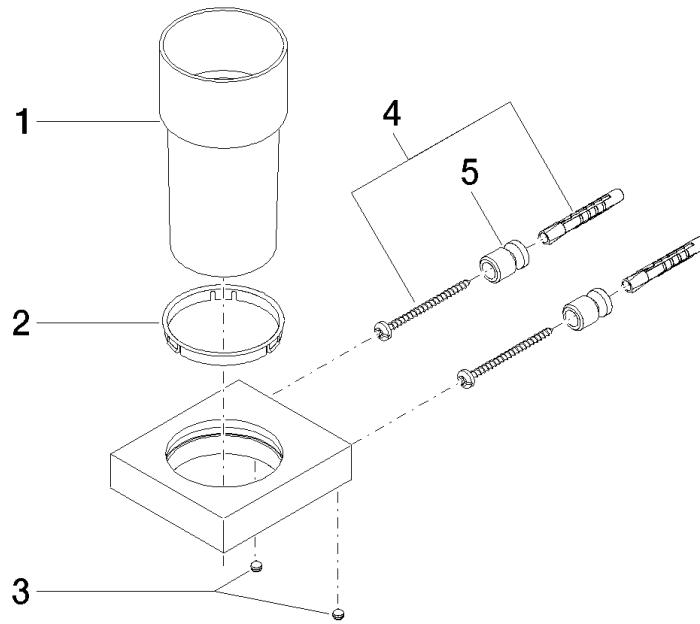

Tumbler holder wall model

83 400 780

- crystal glass
- width 75mm
- height 118 mm
- 85 mm projection

	Chrome	83 400 780-00
	Brushed Platinum	83 400 780-06
	Platinum	83 400 780-08
	Dark Chrome	83 400 780-19
	Brushed Durabronze (23kt Gold)	83 400 780-28
	Brushed Champagne (22kt Gold)	83 400 780-46
	Champagne (22kt Gold)	83 400 780-47
	Brushed Dark Platinum	83 400 780-99

Recommended miscellaneous

Crystal tumbler

08 90 00 008
84

Tumbler holder wall model

83 400 780

mm [inches]

Tumbler holder wall model

83 400 780

Spare parts list

No.	Item Number	Name	Quantity used	Delivery time
1	08 90 00 008 84	Crystal tumbler	1	2
2	08 28 10 500 91	ring	1	2
3	09 31 11 148 90	pin	2	2
4	05 17 20 726 02 90	fixing set	2	2
5	08 17 20 726 90	holder	2	2