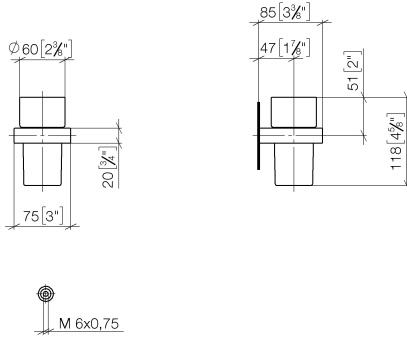

Tumbler holder wall model

83 400 780

- crystal glass
- width 75mm
- height 118 mm
- 85 mm projection

	Chrome	83 400 780-00
	Brushed Platinum	83 400 780-06
	Platinum	83 400 780-08
	Dark Chrome	83 400 780-19
	Brushed Durabronze (23kt Gold)	83 400 780-28
	Brushed Champagne (22kt Gold)	83 400 780-46
	Champagne (22kt Gold)	83 400 780-47
	Brushed Dark Platinum	83 400 780-99

Recommended miscellaneous

Crystal tumbler

08 90 00 008
84

Tumbler holder wall model

83 400 780

mm [inches]

Tumbler holder wall model

83 400 780

Spare parts list

No.	Item Number	Name	Quantity used	Delivery time
1	08 90 00 008 84	Crystal tumbler	1	2
2	08 28 10 500 91	ring	1	2
3	09 31 11 148 90	pin	2	2
4	05 17 20 726 02 90	fixing set	2	2
5	08 17 20 726 90	holder	2	2