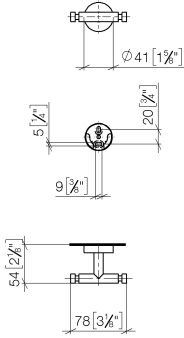

## Hooks in two parts

83 256 979

- width 80mm
- rosette Ø 40 mm
- 55 mm projection

Goes with ELIO, ENO, META SQUARE, SYNC, TARA, TARA ULTRA and MEM

	Chrome	83 256 979-00
	Brushed Platinum	83 256 979-06
	Dark Chrome	83 256 979-19
	Brushed Durabronze (23kt Gold)	83 256 979-28
	Matte Black	83 256 979-33
	Brushed Champagne (22kt Gold)	83 256 979-46
	Champagne (22kt Gold)	83 256 979-47
	Brushed Chrome	83 256 979-93
	Brushed Dark Platinum	83 256 979-99

## Hooks in two parts

---

83 256 979

mm [inches]