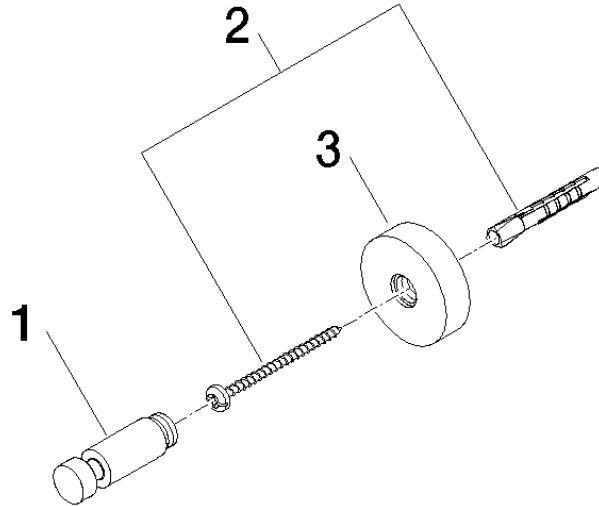

## Hooks

---

83 251 979

mm [inches]

## Spare parts list

No.	Item Number	Name	Quantity used	Delivery time
1	08 18 60 518-00	hook	1	10
2	05 30 31 025 00 90	fixing set	1	2
3	08 27 97 501-00	rosette	1	10