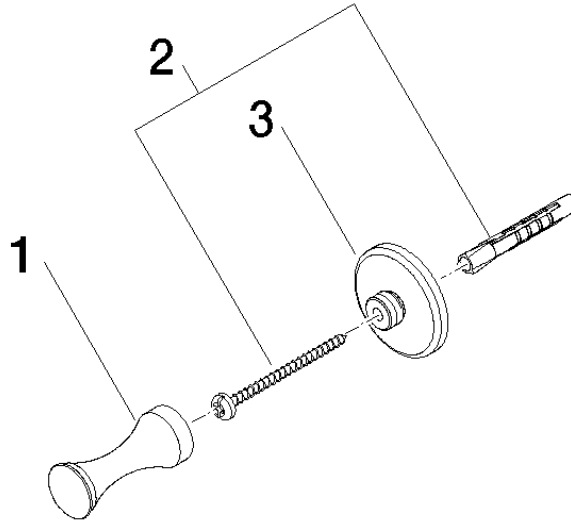

Hooks

83 251 970

mm [inches]

Hooks

83 251 970

Parts for other
finishes can be found
here: Brushed
Platinum

Spare parts list

No.	Item Number	Name	Quantity used	Delivery time
1	08 18 60 500-00	hook	1	60
2	05 30 31 025 00 90	fixing set	1	2
3	08 30 11 550-00	holder	1	10