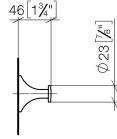

Hooks

83 251 809

- 46 mm projection
- rosette Ø 50 mm

| | | |
|---|-------------------------------------|---------------|
|  | Chrome | 83 251 809-00 |
|  | Brushed Platinum | 83 251 809-06 |
|  | Platinum | 83 251 809-08 |
|  | Dark Chrome | 83 251 809-19 |
|  | Brushed Durabronze (23kt Gold) | 83 251 809-28 |
|  | Brushed Champagne (22kt Gold) | 83 251 809-46 |
|  | Champagne (22kt Gold) | 83 251 809-47 |
|  | Brushed Dark Platinum | 83 251 809-99 |

Hooks

83 251 809

mm [inches]

Hooks

83 251 809

Parts for other
finishes can be found
here: Brushed
Platinum

Spare parts list

| No. | Item Number | Name | Quantity used | Delivery time |
|-----|--------------------|------------|---------------|---------------|
| 1 | 08 18 60 536-00 | hook | 1 | 10 |
| 2 | 05 24 04 506 00 90 | fixing set | 1 | 2 |