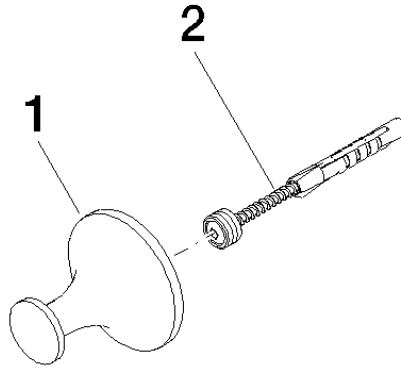

Hooks

83 251 809

- 46 mm projection
- rosette Ø 50 mm

| | | |
|---|-------------------------------------|---------------|
|  | Chrome | 83 251 809-00 |
|  | Brushed Platinum | 83 251 809-06 |
|  | Platinum | 83 251 809-08 |
|  | Dark Chrome | 83 251 809-19 |
|  | Brushed Durabronze (23kt Gold) | 83 251 809-28 |
|  | Brushed Champagne (22kt Gold) | 83 251 809-46 |
|  | Champagne (22kt Gold) | 83 251 809-47 |
|  | Brushed Dark Platinum | 83 251 809-99 |

Hooks

83 251 809

mm [inches]

Hooks

83 251 809

Parts for other
finishes can be found
here: Brushed
Platinum

Spare parts list

| No. | Item Number | Name | Quantity used | Delivery time |
|-----|--------------------|------------|---------------|---------------|
| 1 | 08 18 60 536-00 | hook | 1 | 10 |
| 2 | 05 24 04 506 00 90 | fixing set | 1 | 2 |