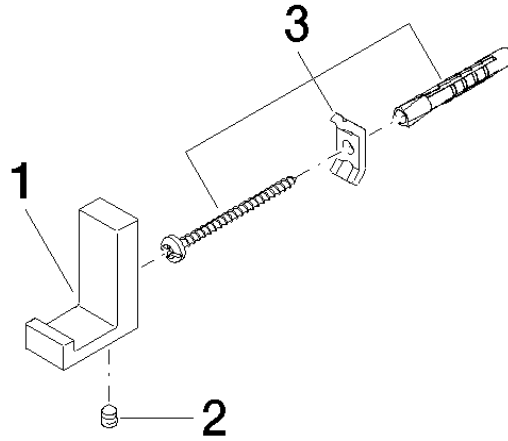

## Hooks

---

83 251 780

mm [inches]

## Spare parts list

No.	Item Number	Name	Quantity used	Delivery time
1	08 18 60 521-00	hook	1	60
2	04 31 11 004 00 90	pin	1	2
3	05 17 20 716 00 90	fixing set	1	2