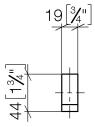

## Hooks

83 251 780

- width 19mm
- height 44 mm
- 35 mm projection

Goes with LOT

	Chrome	83 251 780-00
	Brushed Platinum	83 251 780-06
	Platinum	83 251 780-08
	Dark Chrome	83 251 780-19
	Brushed Durabronze (23kt Gold)	83 251 780-28
	Brushed Champagne (22kt Gold)	83 251 780-46
	Champagne (22kt Gold)	83 251 780-47
	Brushed Dark Platinum	83 251 780-99

## Hooks

---

83 251 780

mm [inches]