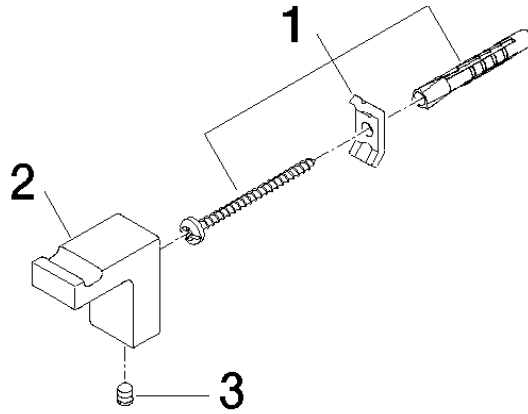

83 251 710

mm [inches]

Hooks

83 251 710

Parts for other
finishes can be found
here: [Brushed](#)
[Platinum](#)

Spare parts list

No.	Item Number	Name	Quantity used	Delivery time
1	05 17 20 716 00 90	fixing set	1	2
2	08 18 60 522-00	hook	1	60
3	04 31 11 004 00 90	pin	1	2