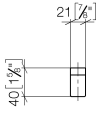

Hooks

83 251 710

- width 21mm
- height 40 mm
- 40 mm projection

Chrome

83 251 710-00

Brushed Platinum

83 251 710-06

Hooks

83 251 710

mm [inches]

Hooks

83 251 710

Parts for other
finishes can be found
here: [Brushed](#)
[Platinum](#)

Spare parts list

No.	Item Number	Name	Quantity used	Delivery time
1	05 17 20 716 00 90	fixing set	1	2
2	08 18 60 522-00	hook	1	60
3	04 31 11 004 00 90	pin	1	2