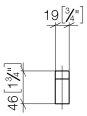

Hooks

83 251 670

- width 19mm
- height 42 mm
- 36 mm projection

	Chrome	83 251 670-00
	Brushed Platinum	83 251 670-06
	Brushed Chrome	83 251 670-93

Hooks

83 251 670

mm [inches]

Hooks

83 251 670

Parts for other
finishes can be found
here: Brushed
Platinum

Spare parts list

No.	Item Number	Name	Quantity used	Delivery time
1	05 17 20 716 00 90	fixing set	1	2
2	04 31 11 004 00 90	pin	1	2
3	08 18 60 530-00	hook	1	10