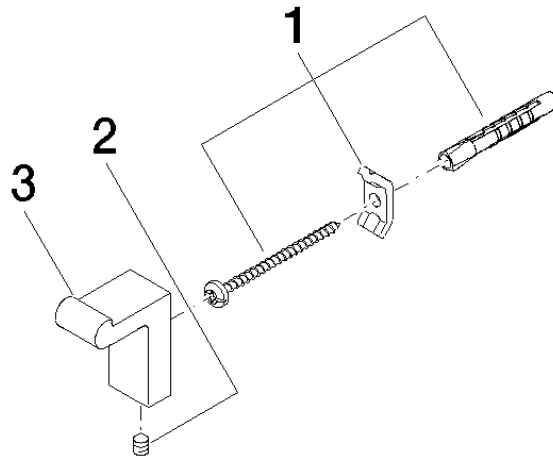

Hooks

83 251 670

- width 19mm
- height 42 mm
- 36 mm projection

	Chrome	83 251 670-00
	Brushed Platinum	83 251 670-06
	Brushed Chrome	83 251 670-93

Hooks

83 251 670

mm [inches]

Hooks

83 251 670

Parts for other
finishes can be found
here: Brushed
Platinum

Spare parts list

No.	Item Number	Name	Quantity used	Delivery time
1	05 17 20 716 00 90	fixing set	1	2
2	04 31 11 004 00 90	pin	1	2
3	08 18 60 530-00	hook	1	10