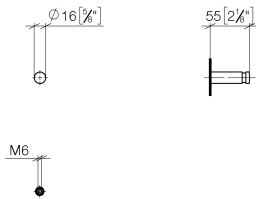

## Hooks

83 251 220

- 55 mm projection

Goes with ELIO, ENO, META SQUARE, SYNC, TARA ULTRA and MEM

	Chrome	83 251 220-00
	Brushed Platinum	83 251 220-06
	Platinum	83 251 220-08
	Durabress (23kt Gold)	83 251 220-09
	Matte White	83 251 220-10
	Dark Chrome	83 251 220-19
	Brushed Durabress (23kt Gold)	83 251 220-28
	Matte Black	83 251 220-33
	Brushed Champagne (22kt Gold)	83 251 220-46
	Champagne (22kt Gold)	83 251 220-47
	Brushed Chrome	83 251 220-93
	Brushed Dark Platinum	83 251 220-99

## Hooks

---

83 251 220

mm [inches]