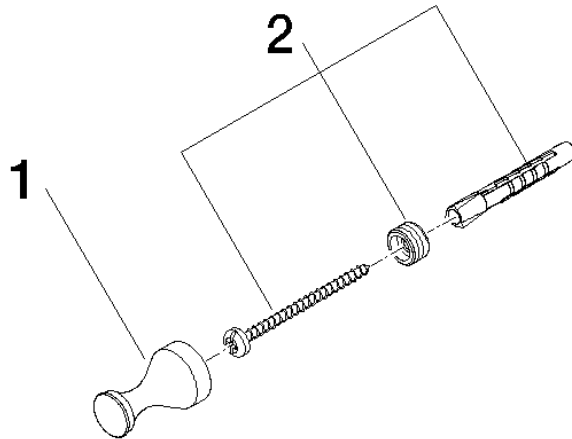

Hooks

83 250 970

mm [inches]

Hooks

83 250 970

Parts for other
finishes can be found
here: Brushed
Platinum

Spare parts list

No.	Item Number	Name	Quantity used	Delivery time
1	08 18 60 501-00	hook	2	60
2	05 24 04 506 00 90	fixing set	2	2