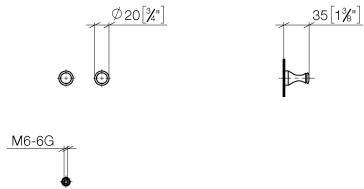

Hooks

83 250 970

- 1 pair
- 35 mm projection

	Chrome	83 250 970-00
	Brushed Platinum	83 250 970-06
	Platinum	83 250 970-08
	Durabress (23kt Gold)	83 250 970-09
	Brushed Durabress (23kt Gold)	83 250 970-28
	Brushed Dark Platinum	83 250 970-99

Hooks

83 250 970

mm [inches]

Hooks

83 250 970

Parts for other
finishes can be found
here: Brushed
Platinum

Spare parts list

No.	Item Number	Name	Quantity used	Delivery time
1	08 18 60 501-00	hook	2	60
2	05 24 04 506 00 90	fixing set	2	2