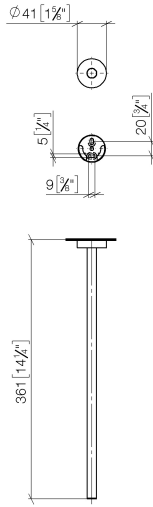

Towel bar 1-piece non-swivel

83 215 979

- rosette Ø 40 mm
- 360 mm projection

	Chrome	83 215 979-00
	Brushed Platinum	83 215 979-06
	Dark Chrome	83 215 979-19
	Matte Black	83 215 979-33
	Brushed Champagne (22kt Gold)	83 215 979-46
	Champagne (22kt Gold)	83 215 979-47
	Brushed Chrome	83 215 979-93

Towel bar 1-piece non-swivel

83 215 979

mm [inches]

Towel bar 1-piece non-swivel

83 215 979

Parts for other finishes can be found here: [Brushed](#)
[Platinum](#)

Spare parts list

No.	Item Number	Name	Quantity used	Delivery time
1	90 17 97 566 00-00	holder	1	10
2	08 27 97 500-00	rosette	1	10
3	08 30 11 516 90	ring	1	2
4	08 17 97 560 90	holder	1	2
5	05 30 31 025 00 90	fixing set	1	2
6	08 17 97 501 07	holder	1	2