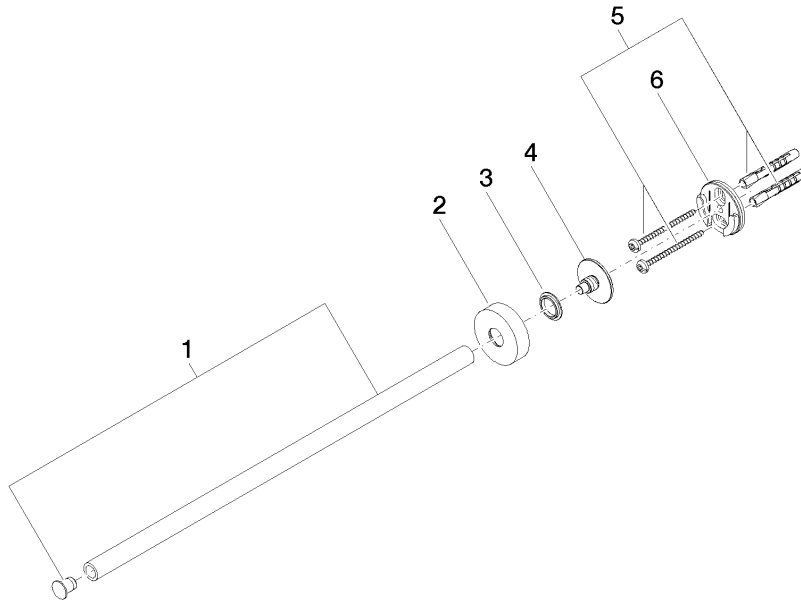

Towel bar 1-piece non-swivel

83 215 979

- rosette Ø 40 mm
- 360 mm projection

	Chrome	83 215 979-00
	Brushed Platinum	83 215 979-06
	Dark Chrome	83 215 979-19
	Matte Black	83 215 979-33
	Brushed Champagne (22kt Gold)	83 215 979-46
	Champagne (22kt Gold)	83 215 979-47
	Brushed Chrome	83 215 979-93

Towel bar 1-piece non-swivel

83 215 979

mm [inches]

Towel bar 1-piece non-swivel

83 215 979

Parts for other finishes can be found here: [Brushed](#)
[Platinum](#)

Spare parts list

No.	Item Number	Name	Quantity used	Delivery time
1	90 17 97 566 00-00	holder	1	10
2	08 27 97 500-00	rosette	1	10
3	08 30 11 516 90	ring	1	2
4	08 17 97 560 90	holder	1	2
5	05 30 31 025 00 90	fixing set	1	2
6	08 17 97 501 07	holder	1	2