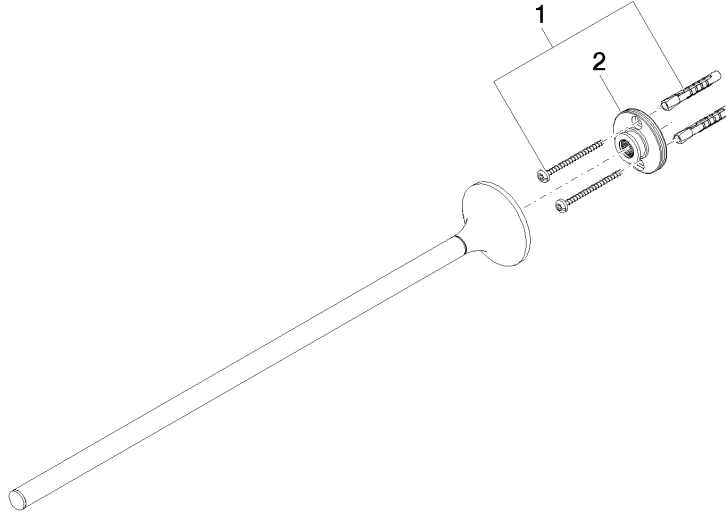

Towel bar 1-piece non-swivel

83 211 809

- rosette Ø 60 mm
- 452 mm projection

	Chrome	83 211 809-00
	Brushed Platinum	83 211 809-06
	Platinum	83 211 809-08
	Dark Chrome	83 211 809-19
	Brushed Durabronze (23kt Gold)	83 211 809-28
	Brushed Champagne (22kt Gold)	83 211 809-46
	Champagne (22kt Gold)	83 211 809-47
	Brushed Dark Platinum	83 211 809-99

Towel bar 1-piece non-swivel

83 211 809

mm [inches]

Towel bar 1-piece non-swivel

83 211 809

Parts for other
finishes can be found
here: [Brushed](#)
[Platinum](#)

Spare parts list

No.	Item Number	Name	Quantity used	Delivery time
1	05 30 31 025 00 90	fixing set	1	2
2	90 17 20 759 00 90	disc	1	2