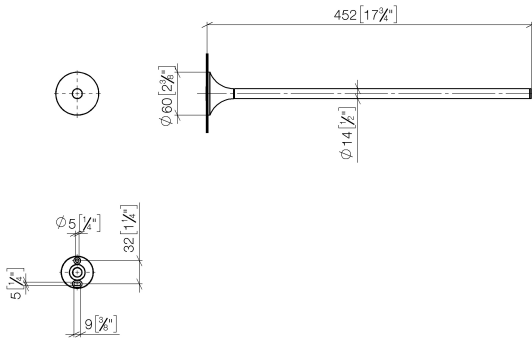

Towel bar 1-piece non-swivel

83 211 809

- rosette Ø 60 mm
- 452 mm projection

	Chrome	83 211 809-00
	Brushed Platinum	83 211 809-06
	Platinum	83 211 809-08
	Dark Chrome	83 211 809-19
	Brushed Durabronze (23kt Gold)	83 211 809-28
	Brushed Champagne (22kt Gold)	83 211 809-46
	Champagne (22kt Gold)	83 211 809-47
	Brushed Dark Platinum	83 211 809-99

Towel bar 1-piece non-swivel

83 211 809

mm [inches]

Towel bar 1-piece non-swivel

83 211 809

Parts for other
finishes can be found
here: [Brushed](#)
[Platinum](#)

Spare parts list

No.	Item Number	Name	Quantity used	Delivery time
1	05 30 31 025 00 90	fixing set	1	2
2	90 17 20 759 00 90	disc	1	2