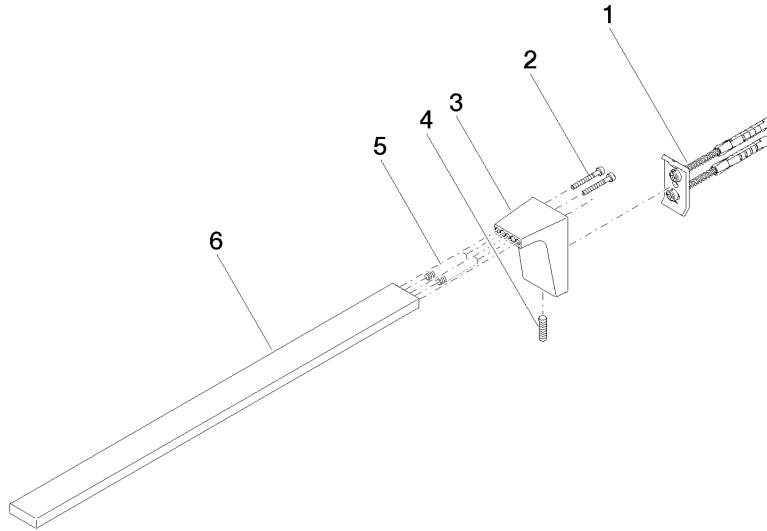

## Towel bar 1-piece non-swivel

---

83 211 705

mm [inches]

## Towel bar 1-piece non-swivel

83 211 705

Parts for other finishes can be found here: [Brushed Platinum](#)