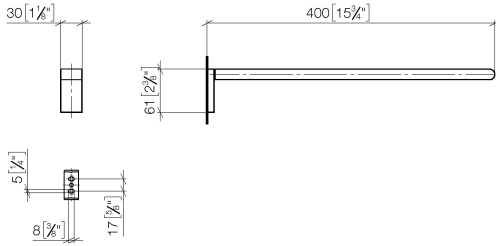

Towel bar 1-piece non-swivel

83 211 670

- width 30mm
- height 60 mm
- 400 mm projection

	Chrome	83 211 670-00
	Brushed Platinum	83 211 670-06
	Brushed Chrome	83 211 670-93

Towel bar 1-piece non-swivel

83 211 670

mm [inches]

Towel bar 1-piece non-swivel

83 211 670

Parts for other
finishes can be found
here: [Brushed](#)
[Platinum](#)

Spare parts list

No.	Item Number	Name	Quantity used	Delivery time
1	05 17 20 736 00 90	fixing set	1	2
2	04 31 11 113 00 90	pin	1	2
3	09 30 30 167 90	screw	4	2
4	08 17 67 507-00	bar	1	10