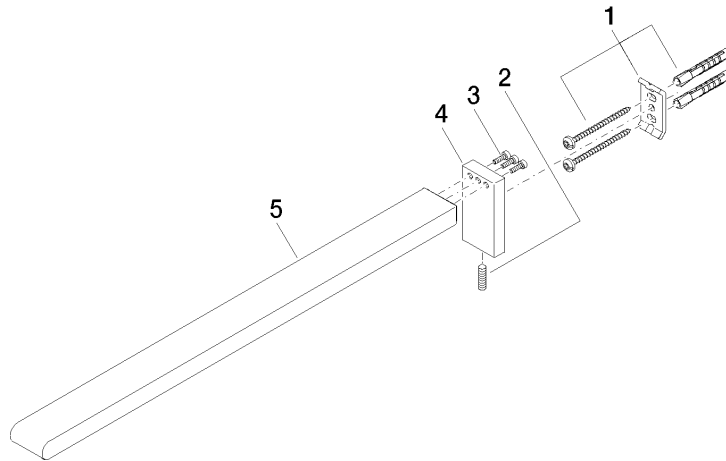

Towel bar 1-piece non-swivel

83 211 670

- width 30mm
- height 60 mm
- 400 mm projection

	Chrome	83 211 670-00
	Brushed Platinum	83 211 670-06
	Brushed Chrome	83 211 670-93

Towel bar 1-piece non-swivel

83 211 670

mm [inches]

Towel bar 1-piece non-swivel

83 211 670

Parts for other
finishes can be found
here: [Brushed](#)
[Platinum](#)

Spare parts list

No.	Item Number	Name	Quantity used	Delivery time
1	05 17 20 736 00 90	fixing set	1	2
2	04 31 11 113 00 90	pin	1	2
3	09 30 30 167 90	screw	4	2
4	08 17 67 507-00	bar	1	10