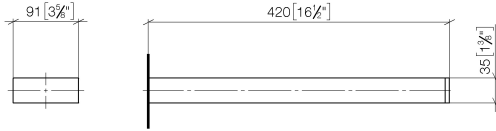

## Towel bar in two parts non-swivel

83 210 780

- width 90mm
- height 35 mm
- 420 mm projection

	Chrome	83 210 780-00
	Brushed Platinum	83 210 780-06
	Platinum	83 210 780-08
	Dark Chrome	83 210 780-19
	Brushed Durabronze (23kt Gold)	83 210 780-28
	Brushed Champagne (22kt Gold)	83 210 780-46
	Champagne (22kt Gold)	83 210 780-47
	Brushed Dark Platinum	83 210 780-99

## Towel bar in two parts non-swivel

---

83 210 780

mm [inches]