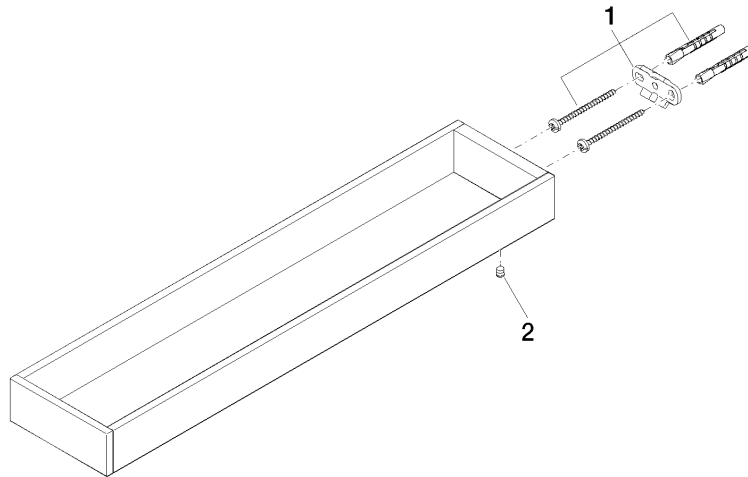

## Towel bar in two parts non-swivel

83 210 780

- width 90mm
- height 35 mm
- 420 mm projection

	Chrome	83 210 780-00
	Brushed Platinum	83 210 780-06
	Platinum	83 210 780-08
	Dark Chrome	83 210 780-19
	Brushed Durabronze (23kt Gold)	83 210 780-28
	Brushed Champagne (22kt Gold)	83 210 780-46
	Champagne (22kt Gold)	83 210 780-47
	Brushed Dark Platinum	83 210 780-99

## Towel bar in two parts non-swivel

---

83 210 780

mm [inches]

## Towel bar in two parts non-swivel

83 210 780

Parts for other finishes can be found here: [Brushed](#)  
[Platinum](#)