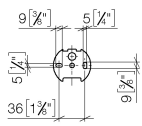

## Towel bar in two parts swivel

---

83 210 361

- width 85mm
- height 70 mm
- rosette Ø 60 mm
- 485 mm projection

	Chrome	83 210 361-00
	Brushed Platinum	83 210 361-06
	Platinum	83 210 361-08
	Durabass (23kt Gold)	83 210 361-09
	Brushed Durabass (23kt Gold)	83 210 361-28
	Brushed Dark Platinum	83 210 361-99

## Towel bar in two parts swivel

---

83 210 361

mm [inches]

## Spare parts list

No.	Item Number	Name	Quantity used	Delivery time
1	08 30 30 501-00	cap	1	10
2	08 31 11 500 90	screw	1	2
3	08 30 11 501 90	disc	2	2
4	90 17 50 501 00-00	holder	1	10
5	08 30 11 521-00	ring	1	10
6	04 31 11 140 00 90	pin	1	2
7	08 17 36 508-00	holder	1	10
8	05 17 97 507 00 90	fixing set	1	2