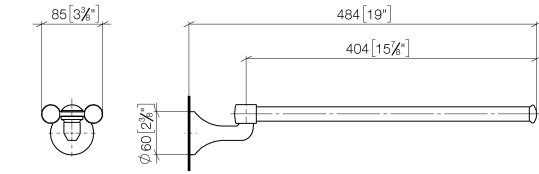

## Towel bar in two parts swivel

---

83 210 361

- width 85mm
- height 70 mm
- rosette Ø 60 mm
- 485 mm projection

	Chrome	83 210 361-00
	Brushed Platinum	83 210 361-06
	Platinum	83 210 361-08
	Durabass (23kt Gold)	83 210 361-09
	Brushed Durabass (23kt Gold)	83 210 361-28
	Brushed Dark Platinum	83 210 361-99

## Towel bar in two parts swivel

---

83 210 361

mm [inches]

## Spare parts list

No.	Item Number	Name	Quantity used	Delivery time
1	08 30 30 501-00	cap	1	10
2	08 31 11 500 90	screw	1	2
3	08 30 11 501 90	disc	2	2
4	90 17 50 501 00-00	holder	1	10
5	08 30 11 521-00	ring	1	10
6	04 31 11 140 00 90	pin	1	2
7	08 17 36 508-00	holder	1	10
8	05 17 97 507 00 90	fixing set	1	2