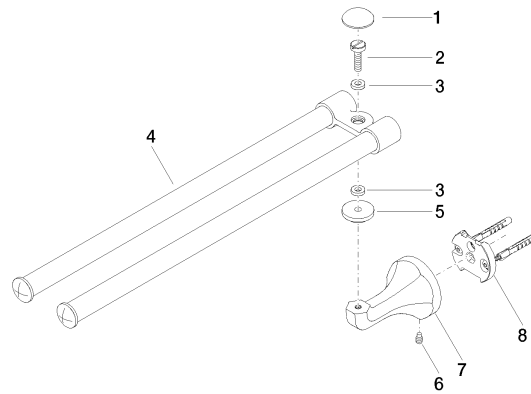

## Towel bar in two parts swivel

---

83 210 361

- width 85mm
- height 70 mm
- rosette Ø 60 mm
- 485 mm projection

	Chrome	83 210 361-00
	Brushed Platinum	83 210 361-06
	Platinum	83 210 361-08
	Durabass (23kt Gold)	83 210 361-09
	Brushed Durabass (23kt Gold)	83 210 361-28
	Brushed Dark Platinum	83 210 361-99

## Towel bar in two parts swivel

---

83 210 361

mm [inches]

## Towel bar in two parts swivel

83 210 361

Parts for other  
finishes can be found  
here: [Brushed](#)  
[Platinum](#)

## Spare parts list

No.	Item Number	Name	Quantity used	Delivery time
1	08 30 30 501-00	cap	1	10
2	08 31 11 500 90	screw	1	2
3	08 30 11 501 90	disc	2	2
4	90 17 50 501 00-00	holder	1	10
5	08 30 11 521-00	ring	1	10
6	04 31 11 140 00 90	pin	1	2
7	08 17 36 508-00	holder	1	10
8	05 17 97 507 00 90	fixing set	1	2