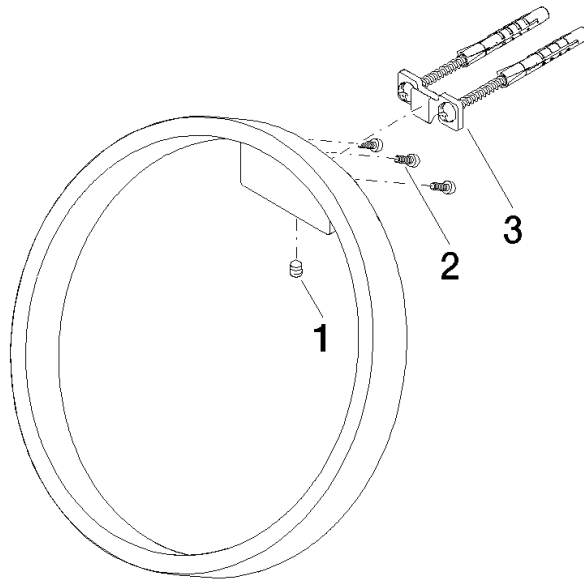

Towel ring round

83 200 811

- width 200mm
- 118 mm projection

	Chrome	83 200 811-00
	Brushed Platinum	83 200 811-06
	Dark Chrome	83 200 811-19
	Brushed Durabronze (23kt Gold)	83 200 811-28
	Brushed Dark Platinum	83 200 811-99

Towel ring round

83 200 811

mm [inches]

Towel ring round

83 200 811

Parts for other
finishes can be found
here: [Brushed](#)
[Platinum](#)

Spare parts list

No.	Item Number	Name	Quantity used	Delivery time
1	04 31 11 004 00 90	pin	1	2
2	09 30 30 167 90	screw	3	2
3	05 17 20 758 00 90	fixing set	1	2