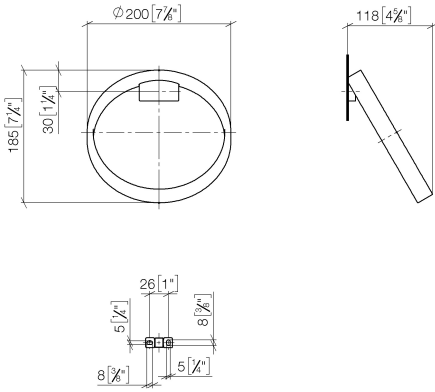

Towel ring round

83 200 811

- width 200mm
- 118 mm projection

	Chrome	83 200 811-00
	Brushed Platinum	83 200 811-06
	Dark Chrome	83 200 811-19
	Brushed Durabronze (23kt Gold)	83 200 811-28
	Brushed Dark Platinum	83 200 811-99

Towel ring round

83 200 811

mm [inches]

Towel ring round

83 200 811

Parts for other
finishes can be found
here: [Brushed](#)
[Platinum](#)

Spare parts list

No.	Item Number	Name	Quantity used	Delivery time
1	04 31 11 004 00 90	pin	1	2
2	09 30 30 167 90	screw	3	2
3	05 17 20 758 00 90	fixing set	1	2