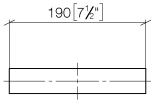

## Towel ring angular

83 200 780

- width 190mm
- height 35 mm
- 105 mm projection

	Chrome	83 200 780-00
	Brushed Platinum	83 200 780-06
	Platinum	83 200 780-08
	Dark Chrome	83 200 780-19
	Brushed Durabronze (23kt Gold)	83 200 780-28
	Brushed Champagne (22kt Gold)	83 200 780-46
	Champagne (22kt Gold)	83 200 780-47
	Brushed Dark Platinum	83 200 780-99

## Towel ring angular

---

83 200 780

mm [inches]