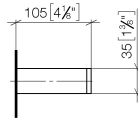

## Towel ring angular

83 200 780

- width 190mm
- height 35 mm
- 105 mm projection

	Chrome	83 200 780-00
	Brushed Platinum	83 200 780-06
	Platinum	83 200 780-08
	Dark Chrome	83 200 780-19
	Brushed Durabronze (23kt Gold)	83 200 780-28
	Brushed Champagne (22kt Gold)	83 200 780-46
	Champagne (22kt Gold)	83 200 780-47
	Brushed Dark Platinum	83 200 780-99

## Towel ring angular

---

83 200 780

mm [inches]