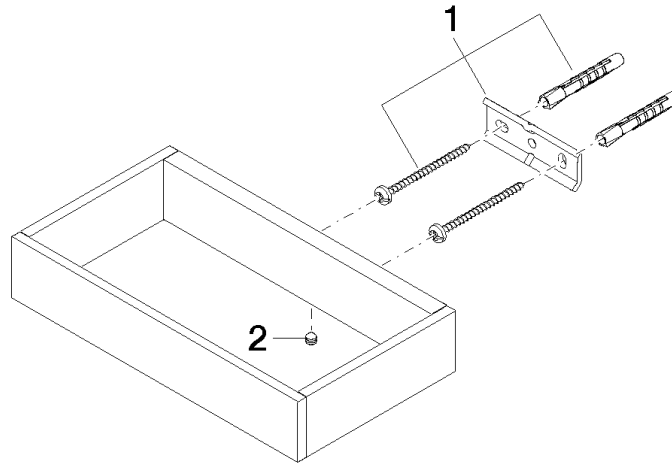

## Towel ring angular

83 200 780

- width 190mm
- height 35 mm
- 105 mm projection

	Chrome	83 200 780-00
	Brushed Platinum	83 200 780-06
	Platinum	83 200 780-08
	Dark Chrome	83 200 780-19
	Brushed Durabronze (23kt Gold)	83 200 780-28
	Brushed Champagne (22kt Gold)	83 200 780-46
	Champagne (22kt Gold)	83 200 780-47
	Brushed Dark Platinum	83 200 780-99

## Towel ring angular

---

83 200 780

mm [inches]

### Spare parts list

No.	Item Number	Name	Quantity used	Delivery time
1	05 17 20 718 00 90	fixing set	1	2
2	04 31 11 112 00 90	pin	1	2