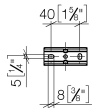

## Towel ring angular

83 200 780

- width 190mm
- height 35 mm
- 105 mm projection

	Chrome	83 200 780-00
	Brushed Platinum	83 200 780-06
	Platinum	83 200 780-08
	Dark Chrome	83 200 780-19
	Brushed Durabronze (23kt Gold)	83 200 780-28
	Brushed Champagne (22kt Gold)	83 200 780-46
	Champagne (22kt Gold)	83 200 780-47
	Brushed Dark Platinum	83 200 780-99

## Towel ring angular

---

83 200 780

mm [inches]