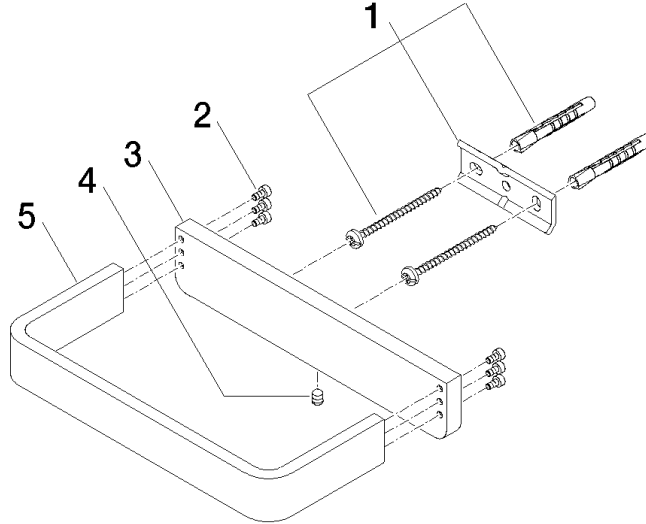

Towel ring angular

83 200 710

- width 180mm
- height 35 mm
- 87 mm projection

Chrome

83 200 710-00

Brushed Platinum

83 200 710-06

Towel ring angular

83 200 710

mm [inches]

Towel ring angular

83 200 710

Parts for other finishes can be found here: [Brushed Platinum](#)

Spare parts list

No.	Item Number	Name	Quantity used	Delivery time
1	05 17 20 718 00 90	fixing set	2	2
2	90 30 30 059 00 90	screw	2	2
3	08 17 71 502-00	holder	1	60
4	04 31 11 112 00 90	pin	2	2
5	08 17 71 552-00	holder	1	60