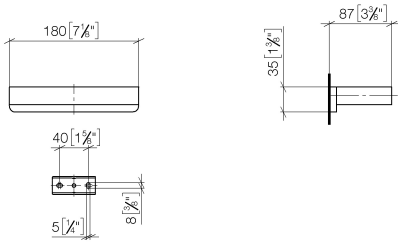

Towel ring angular

83 200 710

- width 180mm
- height 35 mm
- 87 mm projection

Chrome

83 200 710-00

Brushed Platinum

83 200 710-06

Towel ring angular

83 200 710

mm [inches]

Towel ring angular

83 200 710

Parts for other finishes can be found here: [Brushed Platinum](#)

Spare parts list

No.	Item Number	Name	Quantity used	Delivery time
1	05 17 20 718 00 90	fixing set	2	2
2	90 30 30 059 00 90	screw	2	2
3	08 17 71 502-00	holder	1	60
4	04 31 11 112 00 90	pin	2	2
5	08 17 71 552-00	holder	1	60