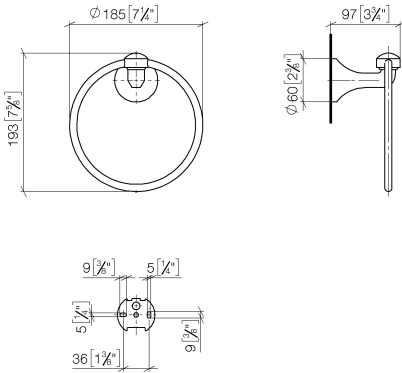

## Towel ring round

---

83 200 361

- width 185mm
- rosette Ø 60 mm
- 97 mm projection

	Chrome	83 200 361-00
	Brushed Platinum	83 200 361-06
	Platinum	83 200 361-08
	Durabass (23kt Gold)	83 200 361-09
	Brushed Durabass (23kt Gold)	83 200 361-28
	Brushed Dark Platinum	83 200 361-99

## Towel ring round

83 200 361

mm [inches]

## Towel ring round

83 200 361

Parts for other  
finishes can be found  
here: [Brushed](#)  
[Platinum](#)

### Spare parts list

No.	Item Number	Name	Quantity used	Delivery time
1	08 18 80 503-00	ring	1	10
2	08 31 20 550 90	plug	2	2
3	04 31 11 140 00 90	pin	1	2
4	05 17 97 507 00 90	fixing set	1	2