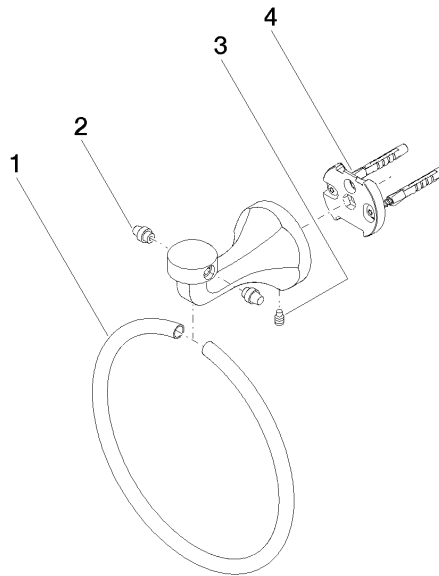

## Towel ring round

---

83 200 361

- width 185mm
- rosette Ø 60 mm
- 97 mm projection

	Chrome	83 200 361-00
	Brushed Platinum	83 200 361-06
	Platinum	83 200 361-08
	Durabass (23kt Gold)	83 200 361-09
	Brushed Durabass (23kt Gold)	83 200 361-28
	Brushed Dark Platinum	83 200 361-99

## Towel ring round

83 200 361

mm [inches]

## Towel ring round

83 200 361

Parts for other  
finishes can be found  
here: [Brushed](#)  
[Platinum](#)

### Spare parts list

No.	Item Number	Name	Quantity used	Delivery time
1	08 18 80 503-00	ring	1	10
2	08 31 20 550 90	plug	2	2
3	04 31 11 140 00 90	pin	1	2
4	05 17 97 507 00 90	fixing set	1	2