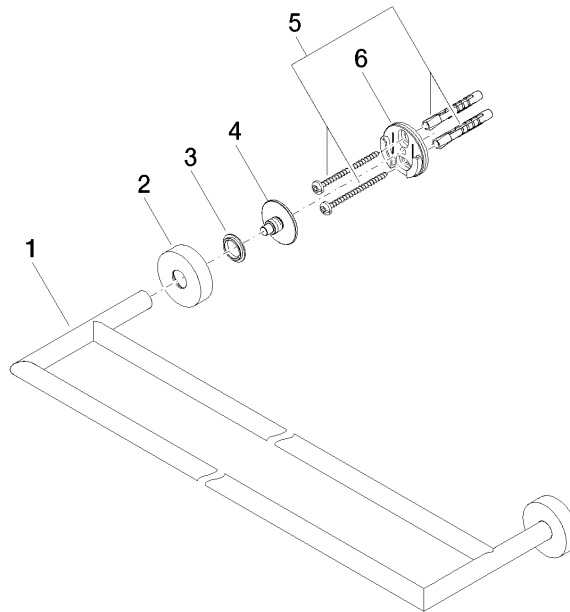

Towel bar in two parts

83 061 979

- gauge 600 mm
- width 640mm
- height 40 mm
- rosette Ø 40 mm
- 130 mm projection

	Chrome	83 061 979-00
	Brushed Platinum	83 061 979-06
	Dark Chrome	83 061 979-19
	Matte Black	83 061 979-33
	Brushed Champagne (22kt Gold)	83 061 979-46
	Champagne (22kt Gold)	83 061 979-47
	Brushed Chrome	83 061 979-93

Towel bar in two parts

83 061 979

mm[inches]

Towel bar in two parts

83 061 979

Parts for other finishes can be found here: [Brushed](#)
[Platinum](#)

Spare parts list

No.	Item Number	Name	Quantity used	Delivery time
1	05 28 22 622 01-00	holder	1	10
2	08 27 97 500-00	rosette	2	10
3	08 30 11 516 90	ring	2	2
4	08 17 97 560 90	holder	2	2
5	05 30 31 025 00 90	fixing set	2	2
6	08 17 97 501 07	holder	2	2