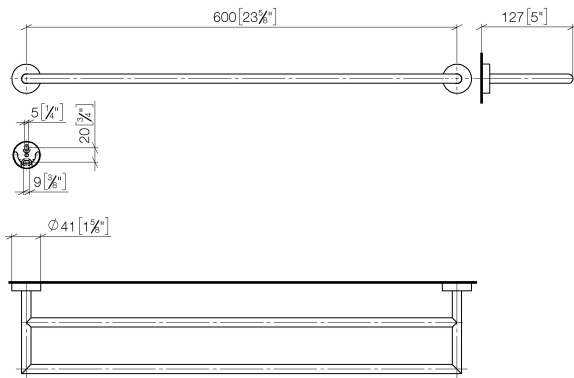

Towel bar in two parts

83 061 979

- gauge 600 mm
- width 640mm
- height 40 mm
- rosette Ø 40 mm
- 130 mm projection

	Chrome	83 061 979-00
	Brushed Platinum	83 061 979-06
	Dark Chrome	83 061 979-19
	Matte Black	83 061 979-33
	Brushed Champagne (22kt Gold)	83 061 979-46
	Champagne (22kt Gold)	83 061 979-47
	Brushed Chrome	83 061 979-93

Towel bar in two parts

83 061 979

mm[inches]

Towel bar in two parts

83 061 979

Parts for other finishes can be found here: [Brushed](#)
[Platinum](#)

Spare parts list

No.	Item Number	Name	Quantity used	Delivery time
1	05 28 22 622 01-00	holder	1	10
2	08 27 97 500-00	rosette	2	10
3	08 30 11 516 90	ring	2	2
4	08 17 97 560 90	holder	2	2
5	05 30 31 025 00 90	fixing set	2	2
6	08 17 97 501 07	holder	2	2