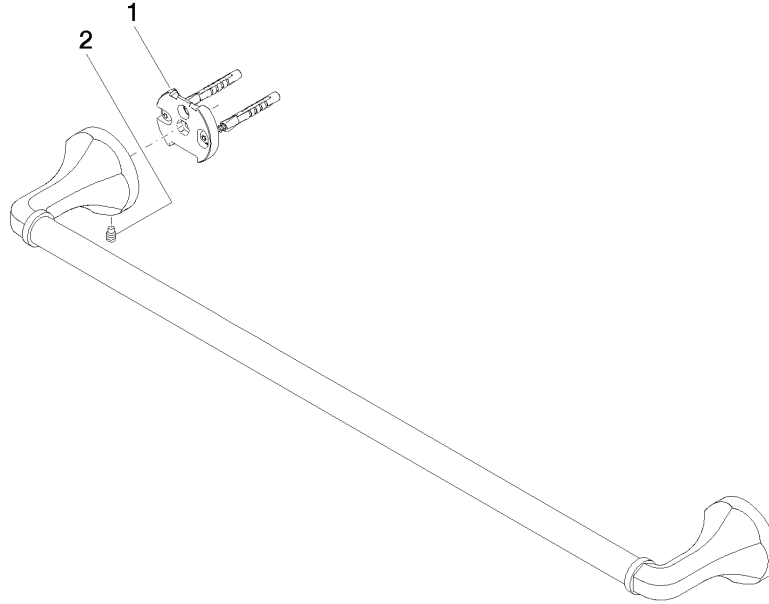

Towel bar

83 060 361

- gauge 600 mm
- width 660mm
- height 60 mm
- rosette Ø 60 mm
- 90 mm projection

Note: Standard glass mounting for 8 mm glass only

For 12 mm or more, contact Dornbracht Technical Service

- Mounting for towel bar/tumbler mounting on two sides** 12 358 970 90
- for towel bar mounting plus towel bar mounting on back.

Towel bar

83 060 361

mm [inches]

Towel bar

83 060 361

Spare parts list

No.	Item Number	Name	Quantity used	Delivery time
1	05 17 97 507 00 90	fixing set	2	2
2	04 31 11 140 00 90	pin	2	2