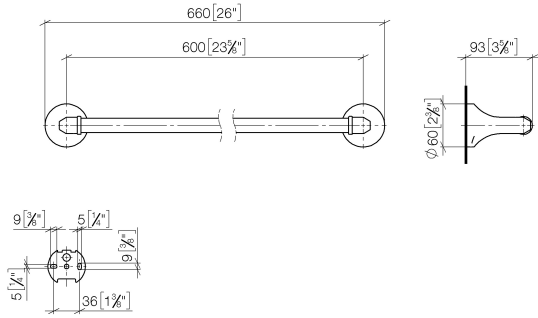

Towel bar

83 060 361

- gauge 600 mm
- width 660mm
- height 60 mm
- rosette Ø 60 mm
- 90 mm projection

Note: Standard glass mounting for 8 mm glass only

For 12 mm or more, contact Dornbracht Technical Service

- Mounting for towel bar/tumbler mounting on two sides** 12 358 970 90
- for towel bar mounting plus towel bar mounting on back.

Towel bar

83 060 361

mm [inches]

Towel bar

83 060 361

Spare parts list

No.	Item Number	Name	Quantity used	Delivery time
1	05 17 97 507 00 90	fixing set	2	2
2	04 31 11 140 00 90	pin	2	2