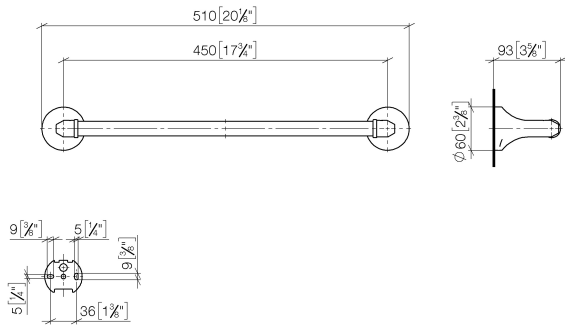

## Towel bar

83 045 361

- gauge 450 mm
- width 510mm
- height 60 mm
- rosette Ø 60 mm
- 90 mm projection

Note: Standard glass mounting for 8 mm glass only

For 12 mm or more, contact Dornbracht Technical Service

### Recommended miscellaneous

- Mounting for towel bar/tumbler mounting on two sides** 12 358 970 90
- for towel bar mounting plus towel bar mounting on back.

## Towel bar

---

83 045 361

mm [inches]

**Towel bar**

83 045 361

**Spare parts list**

No.	Item Number	Name	Quantity used	Delivery time
1	05 17 97 507 00 90	fixing set	2	2
2	04 31 11 140 00 90	pin	2	2