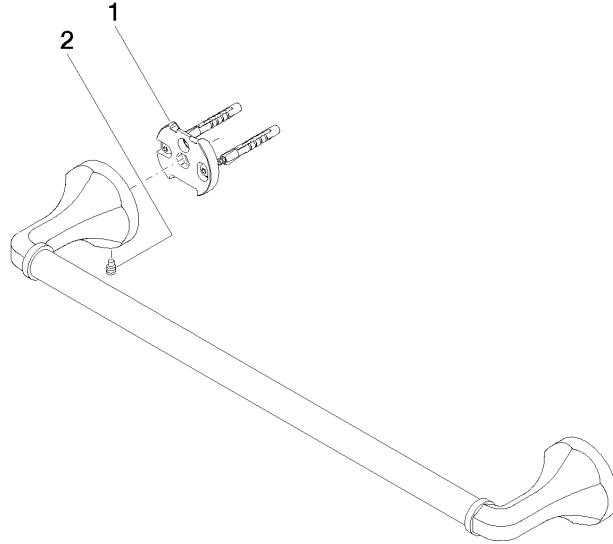

## Towel bar

83 045 361

- gauge 450 mm
- width 510mm
- height 60 mm
- rosette Ø 60 mm
- 90 mm projection

Note: Standard glass mounting for 8 mm glass only

For 12 mm or more, contact Dornbracht Technical Service

### Recommended miscellaneous

- Mounting for towel bar/tumbler mounting on two sides** 12 358 970 90
- for towel bar mounting plus towel bar mounting on back.

## Towel bar

---

83 045 361

mm [inches]

**Towel bar**

83 045 361

**Spare parts list**

No.	Item Number	Name	Quantity used	Delivery time
1	05 17 97 507 00 90	fixing set	2	2
2	04 31 11 140 00 90	pin	2	2