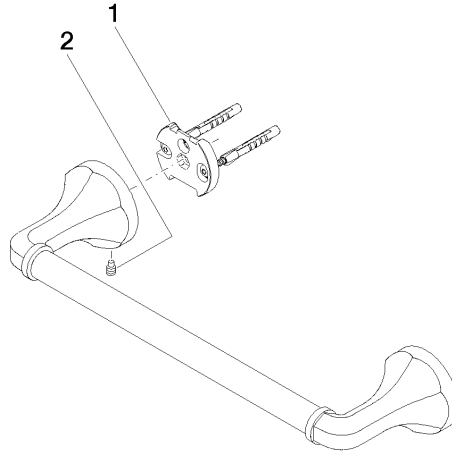

Bath grip

83 030 361

- gauge 300 mm
- width 360mm
- height 60 mm
- rosette Ø 60 mm
- 90 mm projection

	Chrome	83 030 361-00
	Brushed Platinum	83 030 361-06
	Platinum	83 030 361-08
	Durabronze (23kt Gold)	83 030 361-09
	Brushed Durabronze (23kt Gold)	83 030 361-28
	Brushed Dark Platinum	83 030 361-99

Recommended miscellaneous

- Mounting for towel bar/tumbler mounting on two sides** 12 358 970 90
- for towel bar mounting plus towel bar mounting on back.

Bath grip

83 030 361

mm [inches]

Bath grip

83 030 361

Spare parts list

No.	Item Number	Name	Quantity used	Delivery time
1	05 17 97 507 00 90	fixing set	2	2
2	04 31 11 140 00 90	pin	2	2