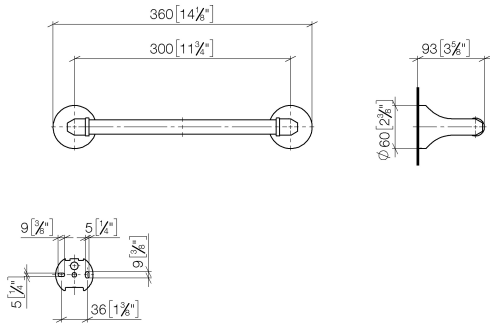

Bath grip

83 030 361

- gauge 300 mm
- width 360mm
- height 60 mm
- rosette Ø 60 mm
- 90 mm projection

	Chrome	83 030 361-00
	Brushed Platinum	83 030 361-06
	Platinum	83 030 361-08
	Durabronze (23kt Gold)	83 030 361-09
	Brushed Durabronze (23kt Gold)	83 030 361-28
	Brushed Dark Platinum	83 030 361-99

Recommended miscellaneous

- Mounting for towel bar/tumbler mounting on two sides** 12 358 970 90
- for towel bar mounting plus towel bar mounting on back.

Bath grip

83 030 361

mm [inches]

Bath grip

83 030 361

Spare parts list

No.	Item Number	Name	Quantity used	Delivery time
1	05 17 97 507 00 90	fixing set	2	2
2	04 31 11 140 00 90	pin	2	2