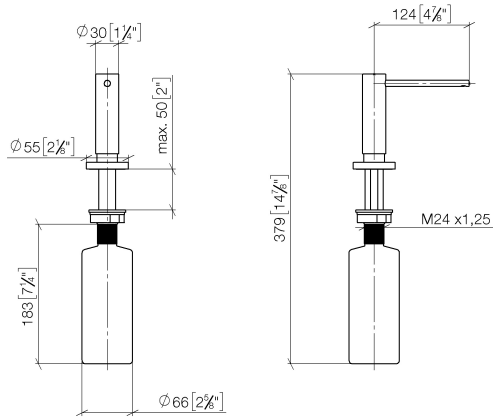

## Dispenser with rosette

82 444 970

- 124 mm projection
- 500 ml bottle
- can be filled from the top
- rotating pump head
- height 124 mm
- rosette Ø 55 mm
- hole diameter 25 mm

Goes with ELIO, MEM, META SQUARE, TARA and TARA ULTRA

	Chrome	82 444 970-00
	Brushed Platinum	82 444 970-06
	Platinum	82 444 970-08
	Durabross (23kt Gold)	82 444 970-09
	Dark Chrome	82 444 970-19
	Brushed Durabross (23kt Gold)	82 444 970-28
	Matte Black	82 444 970-33
	Brushed Champagne (22kt Gold)	82 444 970-46
	Champagne (22kt Gold)	82 444 970-47
	Brushed Chrome	82 444 970-93
	Brushed Dark Platinum	82 444 970-99

## Dispenser with rosette

82 444 970

mm [inches]

## Spare parts list

No.	Item Number	Name	Quantity used	Delivery time
1	90 10 10 538 00-00	dispenser	1	10
2	90 27 97 506 00-00	rosette	1	-
3	09 14 10 151 90	seal	1	2
4	08 10 10 527 90	holder	1	2
5	05 23 10 001 00 90	fixing set	1	2
6	08 10 10 603 90	Bottle for integrated dispenser 500ml	1	10