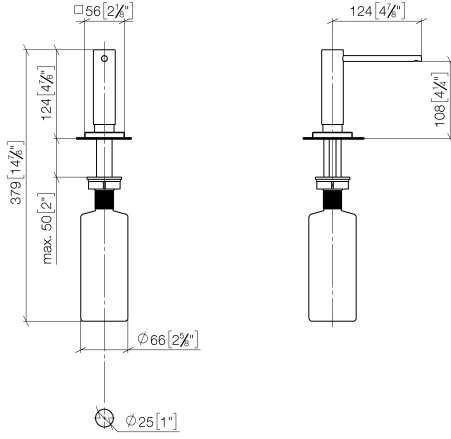

Dispenser with rosette

82 439 970

- 124 mm projection
- 500 ml bottle
- can be filled from the top
- rotating pump head
- height 124 mm
- hole diameter 25 mm
- individual rosette 55 x 55 mm

Goes with LOT

	Chrome	82 439 970-00
	Brushed Platinum	82 439 970-06
	Platinum	82 439 970-08
	Durabross (23kt Gold)	82 439 970-09
	Dark Chrome	82 439 970-19
	Brushed Durabross (23kt Gold)	82 439 970-28
	Brushed Champagne (22kt Gold)	82 439 970-46
	Champagne (22kt Gold)	82 439 970-47
	Brushed Chrome	82 439 970-93
	Brushed Dark Platinum	82 439 970-99

Dispenser with rosette

82 439 970

mm [inches]

Dispenser with rosette

82 439 970

Parts for other finishes can be found here: [Brushed](#)
[Platinum](#)

Spare parts list

No.	Item Number	Name	Quantity used	Delivery time
1	90 10 10 538 00-00	dispenser	1	10
2	08 27 97 505-00	rosette	1	10
3	08 10 10 624 90	disc	1	2
4	09 14 10 151 90	seal	1	2
5	08 10 10 527 90	holder	1	2
6	09 14 05 014 90	seal	1	2
7	08 10 10 517 90	nut	1	2
8	08 10 10 603 90	Bottle for integrated dispenser 500ml	1	10