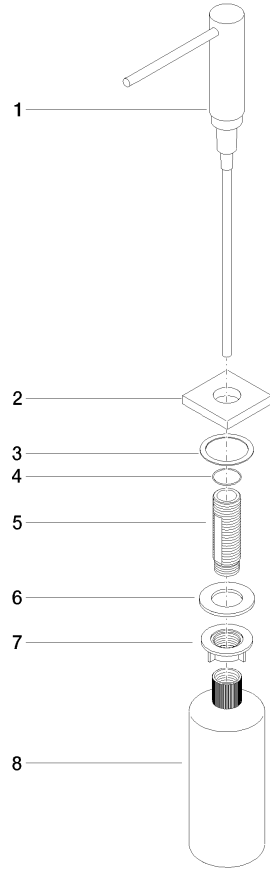

Dispenser with rosette

82 439 970

- 124 mm projection
- 500 ml bottle
- can be filled from the top
- rotating pump head
- height 124 mm
- hole diameter 25 mm
- individual rosette 55 x 55 mm

Goes with LOT

	Chrome	82 439 970-00
	Brushed Platinum	82 439 970-06
	Platinum	82 439 970-08
	Durabross (23kt Gold)	82 439 970-09
	Dark Chrome	82 439 970-19
	Brushed Durabross (23kt Gold)	82 439 970-28
	Brushed Champagne (22kt Gold)	82 439 970-46
	Champagne (22kt Gold)	82 439 970-47
	Brushed Chrome	82 439 970-93
	Brushed Dark Platinum	82 439 970-99

Dispenser with rosette

82 439 970

mm [inches]

Dispenser with rosette

82 439 970

Parts for other finishes can be found here: [Brushed](#)
[Platinum](#)

Spare parts list

No.	Item Number	Name	Quantity used	Delivery time
1	90 10 10 538 00-00	dispenser	1	10
2	08 27 97 505-00	rosette	1	10
3	08 10 10 624 90	disc	1	2
4	09 14 10 151 90	seal	1	2
5	08 10 10 527 90	holder	1	2
6	09 14 05 014 90	seal	1	2
7	08 10 10 517 90	nut	1	2
8	08 10 10 603 90	Bottle for integrated dispenser 500ml	1	10