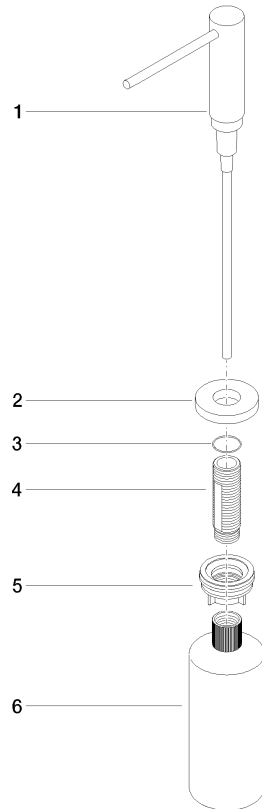

Dispenser with rosette

82 434 970

- 124 mm projection
- 500 ml bottle
- can be filled from the top
- rotating pump head
- height 124 mm
- rosette Ø 55 mm
- hole diameter 25 mm

	Chrome	82 434 970-00
	Brushed Platinum	82 434 970-06
	Platinum	82 434 970-08
	Durabress (23kt Gold)	82 434 970-09
	Matte White	82 434 970-10
	Brushed Durabress (23kt Gold)	82 434 970-28
	Matte Black	82 434 970-33
	Brushed Chrome	82 434 970-93
	Brushed Dark Platinum	82 434 970-99

Dispenser with rosette

82 434 970

mm [inches]

Dispenser with rosette

82 434 970

Parts for other finishes can be found here: [Brushed](#)
[Platinum](#)

Spare parts list

No.	Item Number	Name	Quantity used	Delivery time
1	90 10 10 538 00-00	dispenser	1	10
3	09 14 10 151 90	seal	1	2
4	08 10 10 527 90	holder	1	2
5	05 23 10 001 00 90	fixing set	1	2
6	08 10 10 603 90	Bottle for integrated dispenser 500ml	1	10