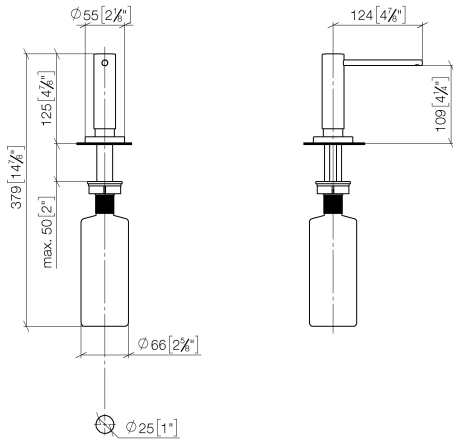

Dispenser with rosette

82 434 970

- 124 mm projection
- 500 ml bottle
- can be filled from the top
- rotating pump head
- height 124 mm
- rosette Ø 55 mm
- hole diameter 25 mm

	Chrome	82 434 970-00
	Brushed Platinum	82 434 970-06
	Platinum	82 434 970-08
	Durabress (23kt Gold)	82 434 970-09
	Matte White	82 434 970-10
	Brushed Durabress (23kt Gold)	82 434 970-28
	Matte Black	82 434 970-33
	Brushed Chrome	82 434 970-93
	Brushed Dark Platinum	82 434 970-99

Dispenser with rosette

82 434 970

mm [inches]

Dispenser with rosette

82 434 970

Parts for other finishes can be found here: [Brushed](#)
[Platinum](#)

Spare parts list

No.	Item Number	Name	Quantity used	Delivery time
1	90 10 10 538 00-00	dispenser	1	10
3	09 14 10 151 90	seal	1	2
4	08 10 10 527 90	holder	1	2
5	05 23 10 001 00 90	fixing set	1	2
6	08 10 10 603 90	Bottle for integrated dispenser 500ml	1	10