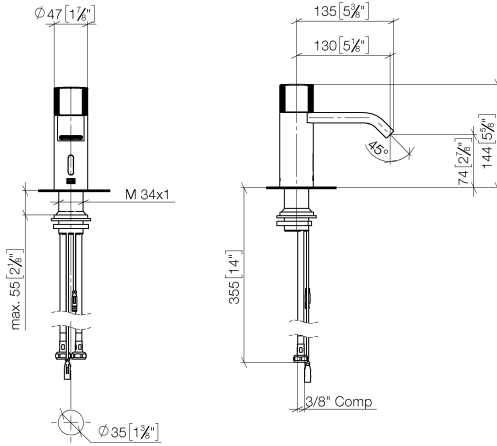

Washstand fitting with electronic opening and closing function without pop-up waste

44 515 670

- Infrared sensor technology
- 130 mm projection
- height of mixer 135 mm
- height up to aerator 74 mm
- hole diameter 35 mm
- fixed spout
- max. flow 4.5 l/min
- laminar flow
- suitable for thermal disinfection
- Automatic shut-off after pre-set time is reached
- Direct temperature control at faucet
- Battery-powered (batteries not included)
- 1x CR-P2 battery required
- lead-free
- 2 x pressure hose with 3/8" cap nut

## Washstand fitting with electronic opening and closing function without pop-up waste

44 515 670

mm [inches]

### Spare parts list

No.	Item Number	Name	Quantity used	Delivery time
1	90 20 66 122 00-00	handle	1	10
2	09 24 04 565 90	nut	1	60
3	90 90 03 173 00 90	top	1	-
4	90 28 22 239 01-00	spout	1	10
5	04 30 04 100 00 90	hose	2	2
6	04 23 10 044 08 90	fixing set	1	2
7	90 24 03 314 10 90	nipple set	2	2
8	90 10 01 250 00 90	casingwithout battery	1	2