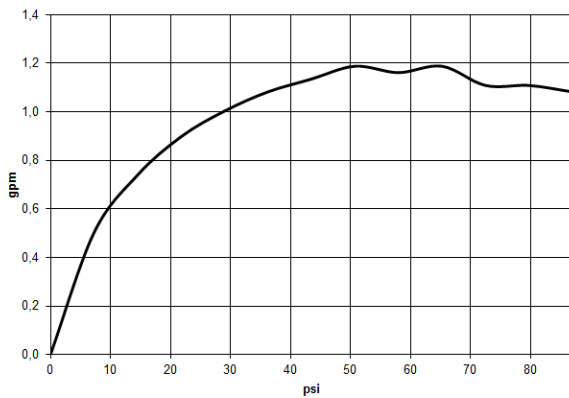

Washstand fitting with electronic opening and closing function without pop-up waste

44 515 670

- Infrared sensor technology
- 130 mm projection
- height of mixer 135 mm
- height up to aerator 74 mm
- hole diameter 35 mm
- fixed spout
- max. flow 4.5 l/min
- laminar flow
- suitable for thermal disinfection
- Automatic shut-off after pre-set time is reached
- Direct temperature control at faucet
- Battery-powered (batteries not included)
- 1x CR-P2 battery required
- lead-free
- 2 x pressure hose with 3/8" cap nut

## Washstand fitting with electronic opening and closing function without pop-up waste

44 515 670

mm [inches]

### Flow rate chart