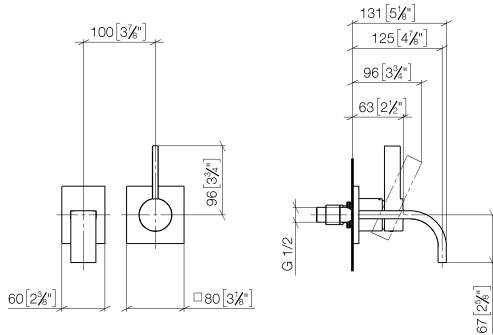

Wall-mounted single-lever basin mixer without pop-up waste

36 867 782

- 125 mm projection
- fixed spout
- rectangular, air-enriched flow
- hole diameter spout 35 mm
- hole diameter single-lever mixer 57 mm
- rosette for spout 80 x 60mm
- rosette for mixer 80 x 80mm
- max. flow 4.5 l/min
- lead-free
- This product can help a building to meet requirements of Green Building Rating Systems, e.g. LEED®, BREEAM®, DGNB, WELL

Concealed wall-mounted single-lever mixer 35 860 970-90 0010

Wall-mounted single-lever basin mixer without pop-up waste

36 867 782

mm [inches]

Flow rate chart

Spare parts list

No.	Item Number	Name	Quantity used	Delivery time
1	09 24 03 072 10 90	nipple	1	2
2	90 27 78 055 00-00	rosette	1	10
3	90 28 22 357 01-00	spout	1	10
4	09 20 78 058-00	handle	1	10
5	09 31 11 030 90	pin	1	2
6	09 31 20 109 90	plug	1	2
7	09 11 02 288-00	cover	1	10
8	09 27 78 039-00	rosette	1	10
9	09 14 10 049 90	seal	1	2
10	90 15 05 064 01 90	cartridge	1	2
11	09 30 09 064 90	key	1	2