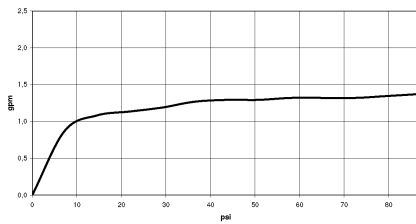

Wall-mounted single-lever basin mixer without pop-up waste

36 867 782

- 125 mm projection
- fixed spout
- rectangular, air-enriched flow
- hole diameter spout 35 mm
- hole diameter single-lever mixer 57 mm
- rosette for spout 80 x 60mm
- rosette for mixer 80 x 80mm
- max. flow 4.5 l/min
- lead-free
- This product can help a building to meet requirements of Green Building Rating Systems, e.g. LEED®, BREEAM®, DGNB, WELL

Concealed wall-mounted single-lever mixer 35 860 970-90 0010

Wall-mounted single-lever basin mixer without pop-up waste

36 867 782

mm [inches]

Flow rate chart

Spare parts list

No.	Item Number	Name	Quantity used	Delivery time
1	09 24 03 072 10 90	nipple	1	2
2	90 27 78 055 00-00	rosette	1	10
3	90 28 22 357 01-00	spout	1	10
4	09 20 78 058-00	handle	1	10
5	09 31 11 030 90	pin	1	2
6	09 31 20 109 90	plug	1	2
7	09 11 02 288-00	cover	1	10
8	09 27 78 039-00	rosette	1	10
9	09 14 10 049 90	seal	1	2
10	90 15 05 064 01 90	cartridge	1	2
11	09 30 09 064 90	key	1	2