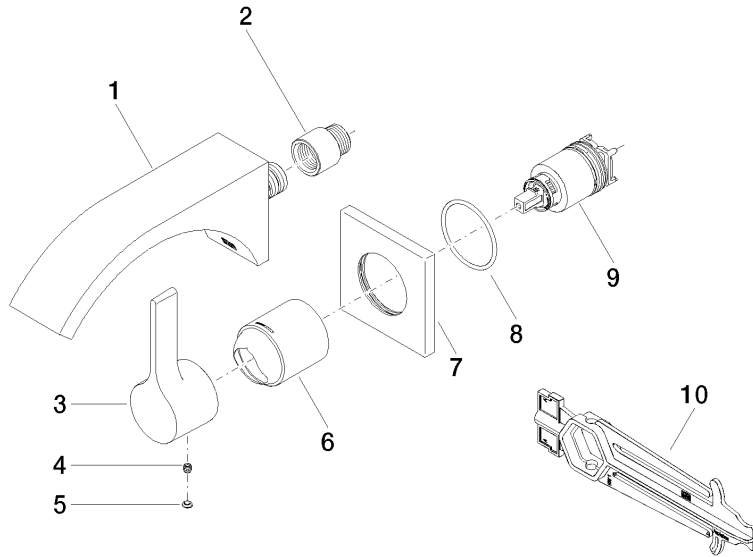

Wall-mounted single-lever basin mixer without pop-up waste

36 861 811

- 190 mm projection
- fixed spout
- rectangular, air-enriched flow
- hole diameter spout 37 mm
- hole diameter single-lever mixer 57 mm
- rosette for mixer 80 x 80mm
- max. flow 4.5 l/min
- lead-free

	Chrome	36 861 811-00
	Brushed Platinum	36 861 811-06
	Dark Chrome	36 861 811-19
	Brushed Durabronze (23kt Gold)	36 861 811-28
	Brushed Dark Platinum	36 861 811-99

Required miscellaneous

- Concealed wall-mounted single-lever mixer** 35 860 970-90 0010
- min. recess depth 80 mm
 - Rough can be rotated to position the lever on top or to the left of the spout.
 - max. recess depth 95 mm

Wall-mounted single-lever basin mixer without pop-up waste

36 861 811

mm [inches]

Flow rate chart

Wall-mounted single-lever basin mixer without pop-up waste

36 861 811

Spare parts list

No.	Item Number	Name	Quantity used	Delivery time
1	13 805 811-00	Wall-mounted basin spout without pop-up waste	1	10
2	09 24 03 072 10 90	nipple	1	2
3	09 20 80 021-00	handle	1	10
4	09 31 11 030 90	pin	1	2
5	90 31 20 087 00-00	plug	1	10
6	09 11 02 288-00	cover	1	10
7	09 27 78 039-00	rosette	1	10
8	09 14 10 049 90	seal	1	2
9	90 15 05 064 01 90	cartridge	1	2
10	09 30 09 064 90	key	1	2