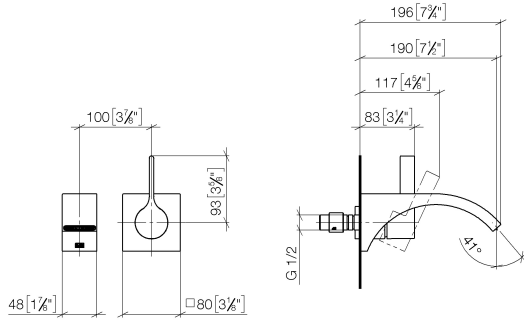

Wall-mounted single-lever basin mixer without pop-up waste

36 861 811

- 190 mm projection
- fixed spout
- rectangular, air-enriched flow
- hole diameter spout 37 mm
- hole diameter single-lever mixer 57 mm
- rosette for mixer 80 x 80mm
- max. flow 4.5 l/min
- lead-free

	Chrome	36 861 811-00
	Brushed Platinum	36 861 811-06
	Dark Chrome	36 861 811-19
	Brushed Durabronze (23kt Gold)	36 861 811-28
	Brushed Dark Platinum	36 861 811-99

Required miscellaneous

- Concealed wall-mounted single-lever mixer** 35 860 970-90 0010
- min. recess depth 80 mm
 - Rough can be rotated to position the lever on top or to the left of the spout.
 - max. recess depth 95 mm

Wall-mounted single-lever basin mixer without pop-up waste

36 861 811

mm [inches]

Flow rate chart

Wall-mounted single-lever basin mixer without pop-up waste

36 861 811

Spare parts list

No.	Item Number	Name	Quantity used	Delivery time
1	13 805 811-00	Wall-mounted basin spout without pop-up waste	1	10
2	09 24 03 072 10 90	nipple	1	2
3	09 20 80 021-00	handle	1	10
4	09 31 11 030 90	pin	1	2
5	90 31 20 087 00-00	plug	1	10
6	09 11 02 288-00	cover	1	10
7	09 27 78 039-00	rosette	1	10
8	09 14 10 049 90	seal	1	2
9	90 15 05 064 01 90	cartridge	1	2
10	09 30 09 064 90	key	1	2