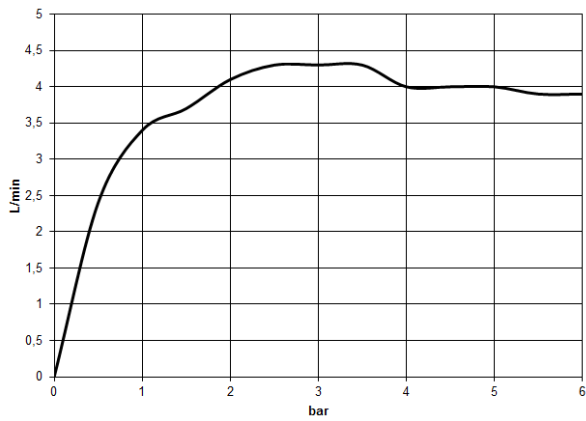

Wall-mounted single-lever basin mixer without pop-up waste

36 861 811

- 190 mm projection
- fixed spout
- rectangular, air-enriched flow
- hole diameter spout 37 mm
- hole diameter single-lever mixer 57 mm
- rosette for mixer 80 x 80mm
- max. flow 4.5 l/min
- lead-free

	Chrome	36 861 811-00
	Brushed Platinum	36 861 811-06
	Dark Chrome	36 861 811-19
	Brushed Durabronze (23kt Gold)	36 861 811-28
	Brushed Dark Platinum	36 861 811-99

Required miscellaneous

- Concealed wall-mounted single-lever mixer** 35 860 970-90 0010
- min. recess depth 80 mm
 - Rough can be rotated to position the lever on top or to the left of the spout.
 - max. recess depth 95 mm

Wall-mounted single-lever basin mixer without pop-up waste

36 861 811

mm [inches]

Flow rate chart

Wall-mounted single-lever basin mixer without pop-up waste

36 861 811

Spare parts list

No.	Item Number	Name	Quantity used	Delivery time
1	13 805 811-00	Wall-mounted basin spout without pop-up waste	1	10
2	09 24 03 072 10 90	nipple	1	2
3	09 20 80 021-00	handle	1	10
4	09 31 11 030 90	pin	1	2
5	90 31 20 087 00-00	plug	1	10
6	09 11 02 288-00	cover	1	10
7	09 27 78 039-00	rosette	1	10
8	09 14 10 049 90	seal	1	2
9	90 15 05 064 01 90	cartridge	1	2
10	09 30 09 064 90	key	1	2