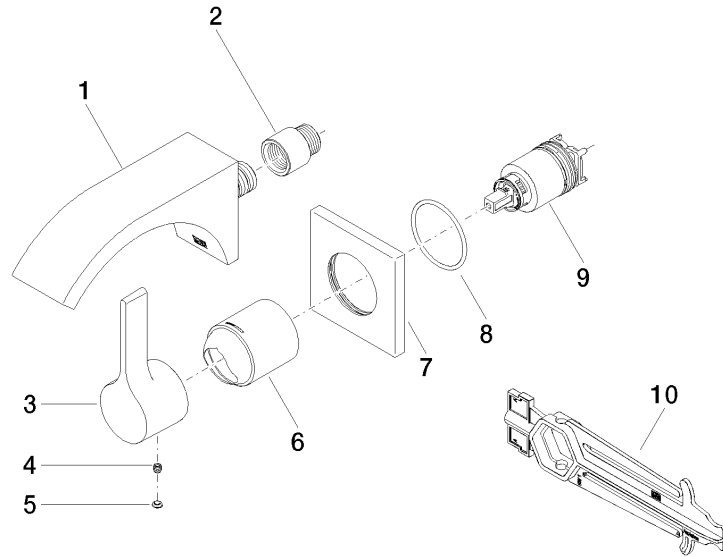

Wall-mounted single-lever basin mixer without pop-up waste

36 860 811

- 160 mm projection
- fixed spout
- rectangular, air-enriched flow
- hole diameter spout 37 mm
- hole diameter single-lever mixer 57 mm
- rosette for mixer 80 x 80mm
- max. flow 4.5 l/min
- lead-free

	Chrome	36 860 811-00
	Brushed Platinum	36 860 811-06
	Dark Chrome	36 860 811-19
	Brushed Durabronze (23kt Gold)	36 860 811-28
	Brushed Dark Platinum	36 860 811-99

Required miscellaneous

- Concealed wall-mounted single-lever mixer** 35 860 970-90
0010
- min. recess depth 80 mm
 - Rough can be rotated to position the lever on top or to the left of the spout.
 - max. recess depth 95 mm

Wall-mounted single-lever basin mixer without pop-up waste

36 860 811

mm [inches]

Flow rate chart

Wall-mounted single-lever basin mixer without pop-up waste

36 860 811

Spare parts list

No.	Item Number	Name	Quantity used	Delivery time
1	13 800 811-00	Wall-mounted basin spout without pop-up waste	1	10
2	09 24 03 072 10 90	nipple	1	2
3	09 20 80 021-00	handle	1	10
4	09 31 11 030 90	pin	1	2
5	90 31 20 087 00-00	plug	1	10
6	09 11 02 288-00	cover	1	10
7	09 27 78 039-00	rosette	1	10
8	09 14 10 049 90	seal	1	2
9	90 15 05 064 01 90	cartridge	1	2
10	09 30 09 064 90	key	1	2