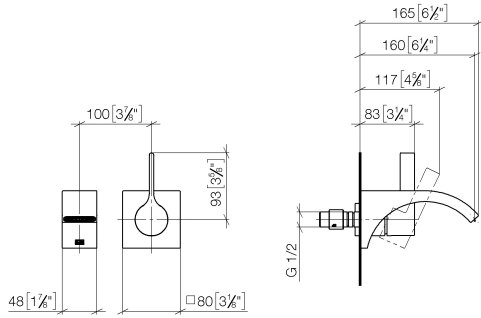

Wall-mounted single-lever basin mixer without pop-up waste

36 860 811

- 160 mm projection
- fixed spout
- rectangular, air-enriched flow
- hole diameter spout 37 mm
- hole diameter single-lever mixer 57 mm
- rosette for mixer 80 x 80mm
- max. flow 4.5 l/min
- lead-free

	Chrome	36 860 811-00
	Brushed Platinum	36 860 811-06
	Dark Chrome	36 860 811-19
	Brushed Durabronze (23kt Gold)	36 860 811-28
	Brushed Dark Platinum	36 860 811-99

Required miscellaneous

- Concealed wall-mounted single-lever mixer** 35 860 970-90
0010
- min. recess depth 80 mm
 - Rough can be rotated to position the lever on top or to the left of the spout.
 - max. recess depth 95 mm

Wall-mounted single-lever basin mixer without pop-up waste

36 860 811

mm [inches]

Flow rate chart

Wall-mounted single-lever basin mixer without pop-up waste

36 860 811

Spare parts list

No.	Item Number	Name	Quantity used	Delivery time
1	13 800 811-00	Wall-mounted basin spout without pop-up waste	1	10
2	09 24 03 072 10 90	nipple	1	2
3	09 20 80 021-00	handle	1	10
4	09 31 11 030 90	pin	1	2
5	90 31 20 087 00-00	plug	1	10
6	09 11 02 288-00	cover	1	10
7	09 27 78 039-00	rosette	1	10
8	09 14 10 049 90	seal	1	2
9	90 15 05 064 01 90	cartridge	1	2
10	09 30 09 064 90	key	1	2