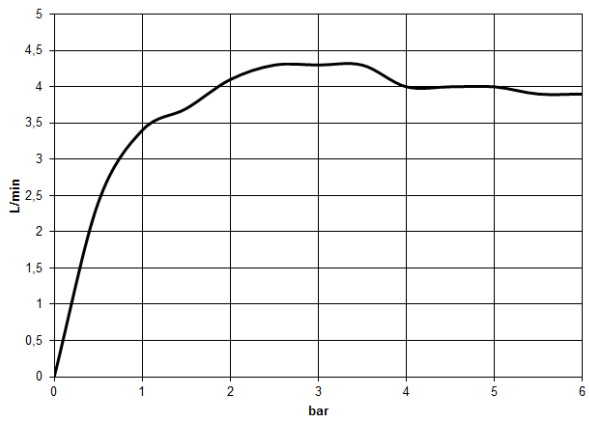

Wall-mounted single-lever basin mixer without pop-up waste

36 860 811

- 160 mm projection
- fixed spout
- rectangular, air-enriched flow
- hole diameter spout 37 mm
- hole diameter single-lever mixer 57 mm
- rosette for mixer 80 x 80mm
- max. flow 4.5 l/min
- lead-free

	Chrome	36 860 811-00
	Brushed Platinum	36 860 811-06
	Dark Chrome	36 860 811-19
	Brushed Durabronze (23kt Gold)	36 860 811-28
	Brushed Dark Platinum	36 860 811-99

Required miscellaneous

- Concealed wall-mounted single-lever mixer** 35 860 970-90
0010
- min. recess depth 80 mm
 - Rough can be rotated to position the lever on top or to the left of the spout.
 - max. recess depth 95 mm

Wall-mounted single-lever basin mixer without pop-up waste

36 860 811

mm [inches]

Flow rate chart

Wall-mounted single-lever basin mixer without pop-up waste

36 860 811

Spare parts list

No.	Item Number	Name	Quantity used	Delivery time
1	13 800 811-00	Wall-mounted basin spout without pop-up waste	1	10
2	09 24 03 072 10 90	nipple	1	2
3	09 20 80 021-00	handle	1	10
4	09 31 11 030 90	pin	1	2
5	90 31 20 087 00-00	plug	1	10
6	09 11 02 288-00	cover	1	10
7	09 27 78 039-00	rosette	1	10
8	09 14 10 049 90	seal	1	2
9	90 15 05 064 01 90	cartridge	1	2
10	09 30 09 064 90	key	1	2