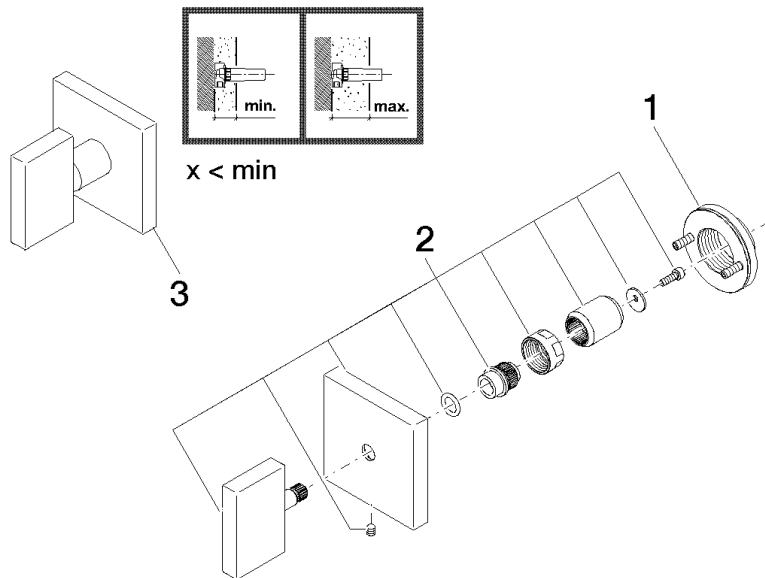

Wall valve

36 310 782

- rosette 60 x 60 mm

Note: Important! The minimum recess depths make it necessary to have a wall of 2 x 6 crosspieces.

Note: Important! The minimum recess depths make it necessary to have a wall of 2 x 6 crosspieces.

Required miscellaneous

- Wall valve clockwise closing 1/2"** 35 621 970-90
 •min. recess depth 85 mm 0010
 •max. recess depth 130 mm

Wall valve

36 310 782

mm [inches]

Wall valve

36 310 782

Spare parts list

No.	Item Number	Name	Quantity used	Delivery time
1	90 21 02 108 00 90	disc	1	2
2	90 20 78 002 02-00	handle	1	2
3	04 20 78 002 01-00	handle	1	10