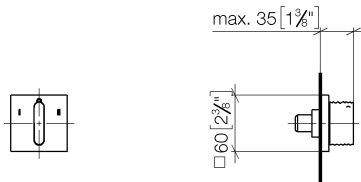

Required miscellaneous

- Concealed three-way diverter** 35 203 970-90
 •min. recess depth 115 mm 0010
 •max. recess depth 160 mm

Concealed three-way diverter

36 211 705

mm [inches]

Flow rate chart

Spare parts list

No.	Item Number	Name	Quantity used	Delivery time
1	90 20 70 055 11-00	handle	1	10
2	90 21 02 181 00 90	disc	1	2
3	90 90 03 305 10 90	diverter	1	2