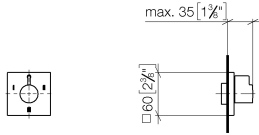

Required miscellaneous

- Concealed three-way diverter** 35 203 970-90
 •min. recess depth 85 mm 0010
 •max. recess depth 160 mm

Concealed three-way diverter

36 210 985

mm [inches]

Flow rate chart

Spare parts list

No.	Item Number	Name	Quantity used	Delivery time
1	09 20 98 002-00	handle	1	10
2	09 12 12 005 90	fixing cap	1	2
3	09 12 12 043-00	base	1	10
4	09 14 10 017 90	seal	1	2
5	09 31 11 294 90	pin	1	2
6	09 27 98 040-00	rosette	1	60
7	90 21 02 181 00 90	disc	1	2
8	90 90 03 305 10 90	diverter	1	2