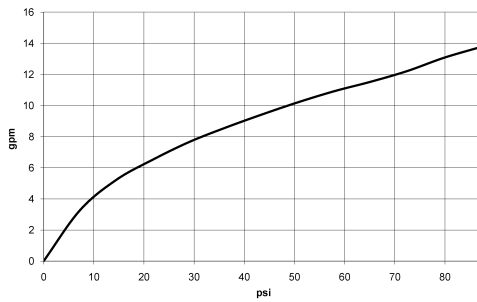

Required miscellaneous

- Concealed three-way diverter** 35 203 970-90
 •min. recess depth 85 mm 0010
 •max. recess depth 160 mm

Concealed three-way diverter

36 210 985

mm [inches]

Flow rate chart

Spare parts list

No.	Item Number	Name	Quantity used	Delivery time
1	09 20 98 002-00	handle	1	10
2	09 12 12 005 90	fixing cap	1	2
3	09 12 12 043-00	base	1	10
4	09 14 10 017 90	seal	1	2
5	09 31 11 294 90	pin	1	2
6	09 27 98 040-00	rosette	1	60
7	90 21 02 181 00 90	disc	1	2
8	90 90 03 305 10 90	diverter	1	2