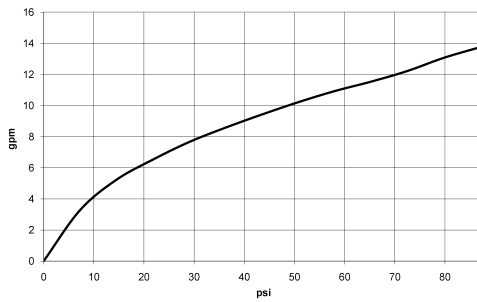

## Concealed three-way diverter

36 210 980

- rotary diverter
- rosette 60 x 60 mm
- with shut-off function

	Chrome	36 210 980-00 0010
	Brushed Platinum	36 210 980-06 0010
	Brushed Durabronze (23kt Gold)	36 210 980-28 0010
	Brushed Champagne (22kt Gold)	36 210 980-46 0010
	Champagne (22kt Gold)	36 210 980-47 0010
	Brushed Dark Platinum	36 210 980-99 0010

### Required miscellaneous

- Concealed three-way diverter** 35 203 970-90  
 •min. recess depth 85 mm 0010  
 •max. recess depth 160 mm

### Flow rate chart