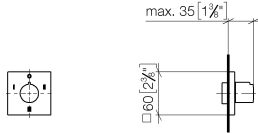

## Concealed three-way diverter

36 210 980

mm [inches]