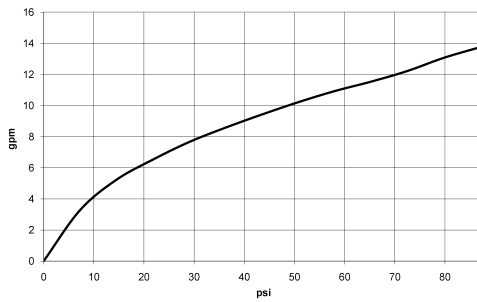

Required miscellaneous

- Concealed three-way diverter** 35 203 970-90
 •min. recess depth 115 mm 0010
 •max. recess depth 160 mm

Concealed three-way diverter

36 210 782

mm [inches]

Flow rate chart

Spare parts list

No.	Item Number	Name	Quantity used	Delivery time
1	90 90 03 305 10 90	diverter	1	2
2	90 21 02 181 00 90	disc	1	2
3	90 20 78 002 11-00	handle	1	10