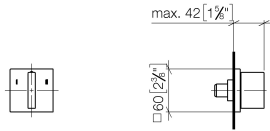

Concealed three-way diverter

36 210 782

- rotary diverter
- rosette 60 x 60 mm
- with shut-off function

	Chrome	36 210 782-00 0010
	Brushed Platinum	36 210 782-06 0010
	Platinum	36 210 782-08 0010
	Dark Chrome	36 210 782-19 0010
	Brushed Durabronze (23kt Gold)	36 210 782-28 0010
	Brushed Dark Platinum	36 210 782-99 0010

Required miscellaneous

- Concealed three-way diverter** 35 203 970-90
 •min. recess depth 115 mm 0010
 •max. recess depth 160 mm

Concealed three-way diverter

36 210 782

mm [inches]

Flow rate chart

Spare parts list

No.	Item Number	Name	Quantity used	Delivery time
1	90 90 03 305 10 90	diverter	1	2
2	90 21 02 181 00 90	disc	1	2
3	90 20 78 002 11-00	handle	1	10