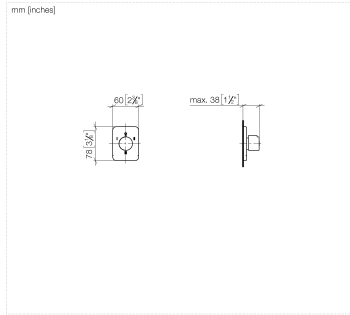

Concealed three-way diverter

36 210 710