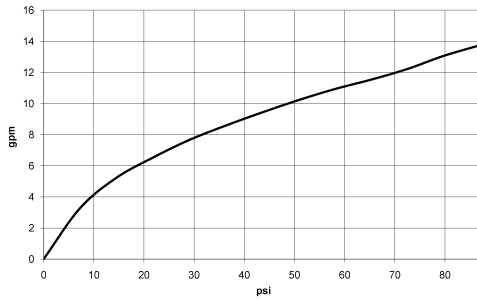

## Required miscellaneous

---

**Concealed three-way diverter**

- min. recess depth 85 mm
- max. recess depth 155 mm

35 203 970-90  
0010

### Flow rate chart