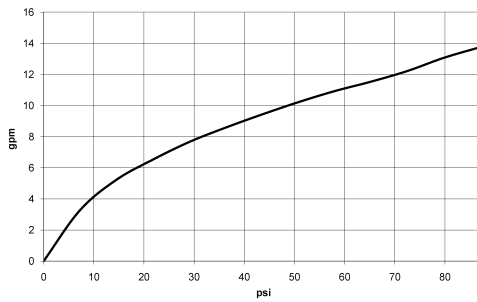

### Required miscellaneous

**Concealed two-way diverter**

- min. recess depth 85 mm
- max. recess depth 155 mm

35 202 970-90  
0010

### Flow rate chart