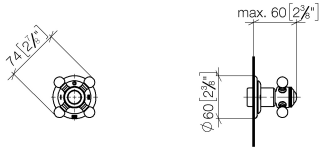

## Concealed two-way diverter

36 200 361

- rotary diverter
- rosette Ø 60 mm
- NEUTRAL porcelain insert
- with shut-off function

	Chrome	36 200 361-00 0010
	Brushed Platinum	36 200 361-06 0010
	Platinum	36 200 361-08 0010
	Durabass (23kt Gold)	36 200 361-09 0010
	Brushed Durabass (23kt Gold)	36 200 361-28 0010
	Brushed Dark Platinum	36 200 361-99 0010

### Required miscellaneous

**Concealed two-way diverter**

- min. recess depth 85 mm
- max. recess depth 155 mm

35 202 970-90  
0010

## Concealed two-way diverter

36 200 361

mm [inches]