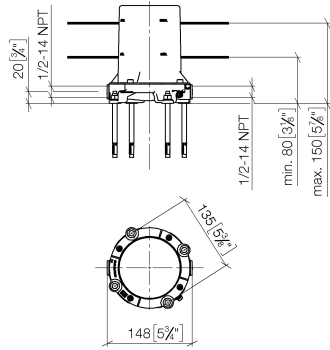

## Concealed floor mounting

---

35 949 970

- red brass, lead-free
- 2x female thread 1/2" connections
- dust cover
- anti-water packing

## Concealed floor mounting

35 949 970

mm [inches]

**Concealed floor mounting**

35 949 970

**Spare parts list**

No.	Item Number	Name	Quantity used	Delivery time
1	04 14 03 077 00 90	gasket kit	1	2
2	09 21 02 116 90	cap	1	2
3	09 30 30 053 90	screw	4	2
4	09 14 10 078 90	seal	6	2
5	09 30 30 047 90	screw	1	2
6	09 30 11 121 90	connection	1	2
7	04 24 03 131 00 90	nipple set	2	2
8	09 14 10 010 90	seal	2	2
9	04 31 20 006 00 90	plug	2	2
10	09 31 20 033 90	plug	1	2
11	09 14 10 084 90	seal	1	2
12	09 14 10 018 90	seal	1	2
13	09 14 10 072 90	seal	1	2
14	04 30 35 008 00 90	fixing set	2	2
15	09 30 11 048 90	disc	1	2
16	09 30 11 032 90	disc	1	2
17	09 30 30 058 90	screw	1	2
18	09 31 20 064 90	plug	2	2