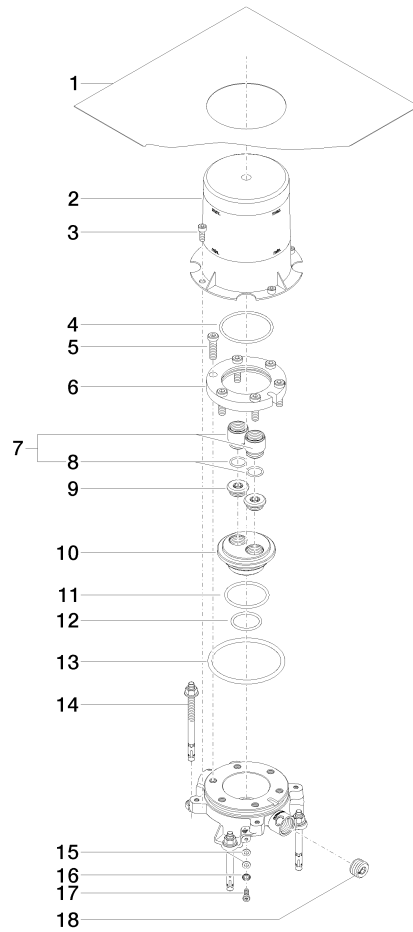

## Concealed floor mounting

---

35 949 970

- red brass, lead-free
- 2x female thread 1/2" connections
- dust cover
- anti-water packing

## Concealed floor mounting

35 949 970

mm [inches]

**Concealed floor mounting**

35 949 970

**Spare parts list**

No.	Item Number	Name	Quantity used	Delivery time
1	04 14 03 077 00 90	gasket kit	1	2
2	09 21 02 116 90	cap	1	2
3	09 30 30 053 90	screw	4	2
4	09 14 10 078 90	seal	6	2
5	09 30 30 047 90	screw	1	2
6	09 30 11 121 90	connection	1	2
7	04 24 03 131 00 90	nipple set	2	2
8	09 14 10 010 90	seal	2	2
9	04 31 20 006 00 90	plug	2	2
10	09 31 20 033 90	plug	1	2
11	09 14 10 084 90	seal	1	2
12	09 14 10 018 90	seal	1	2
13	09 14 10 072 90	seal	1	2
14	04 30 35 008 00 90	fixing set	2	2
15	09 30 11 048 90	disc	1	2
16	09 30 11 032 90	disc	1	2
17	09 30 30 058 90	screw	1	2
18	09 31 20 064 90	plug	2	2