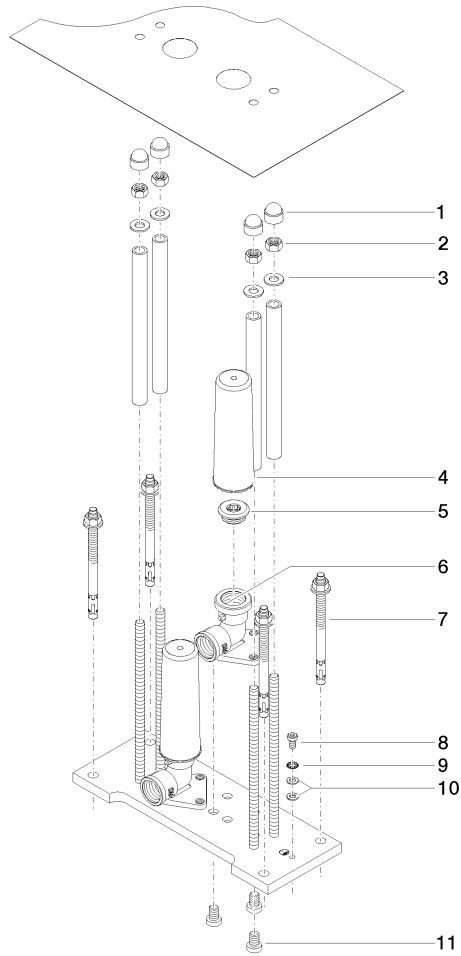

Concealed floor mounting

35 948 970

- 1x 1/2" connection angle
- dust cover
- anti-water packing

Codes & standards

Concealed floor mounting

35 948 970

mm [inches]

Codes & Standards

ASME
A112.18.1/CSA
B125.1

Concealed floor mounting

35 948 970

Spare parts list

No.	Item Number	Name	Quantity used	Delivery time
1	04 14 03 151 00 90	gasket kit	1	2
2	09 21 02 147 90	cap	4	-
3	09 23 10 023 90	nut	4	2
4	09 30 11 045 90	disc	4	2
5	09 21 02 102 90	cap	1	2
6	04 31 20 006 00 90	plug	1	2
7	09 11 03 042 10 90	connection	1	60
8	04 30 35 008 00 90	fixing set	1	2
9	09 30 30 085 90	screw	1	60
10	09 30 11 032 90	disc	1	2
11	09 30 11 048 90	disc	2	2
12	09 30 30 150 90	screw	3	2