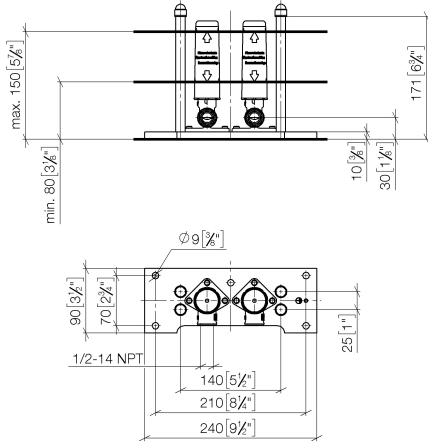

Concealed floor mounting

35 948 970

- 1x 1/2" connection angle
- dust cover
- anti-water packing

Codes & standards

Concealed floor mounting

35 948 970

mm [inches]

Codes & Standards

ASME
A112.18.1/CSA
B125.1

Concealed floor mounting

35 948 970

Spare parts list

No.	Item Number	Name	Quantity used	Delivery time
1	04 14 03 151 00 90	gasket kit	1	2
2	09 21 02 147 90	cap	4	-
3	09 23 10 023 90	nut	4	2
4	09 30 11 045 90	disc	4	2
5	09 21 02 102 90	cap	1	2
6	04 31 20 006 00 90	plug	1	2
7	09 11 03 042 10 90	connection	1	60
8	04 30 35 008 00 90	fixing set	1	2
9	09 30 30 085 90	screw	1	60
10	09 30 11 032 90	disc	1	2
11	09 30 11 048 90	disc	2	2
12	09 30 30 150 90	screw	3	2