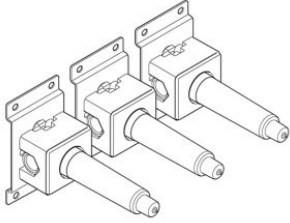

Concealed wall-mounted mixer variable positioning

35 720 970

- red brass, lead-free
- 1/2" connection
- 3x sealing plug 1/2"
- 3x dust cover

NOTE: Important for certain series!
Due to minimum rough-in requirements, a framing
of 2x6 studs is needed.

Concealed wall-mounted mixer variable positioning

35 720 970

Concealed wall-mounted mixer variable positioning

35 720 970

Spare parts list

No.	Item Number	Name	Quantity used	Delivery time
1	04 30 31 024 01 90	fixing set	6	2
2	09 23 10 023 90	nut	6	2
3	09 30 11 139 90	disc	12	2
4	09 17 20 104 90	holder	3	2
5	09 30 11 137 90	disc	3	60
6	09 30 30 068 90	screw	6	2
7	04 31 20 037 00 90	plug	1	2
8	04 21 02 173 01 90	cap	3	60
9	04 14 03 072 00 90	gasket kit	3	2
10	04 31 20 006 00 90	plug	2	2