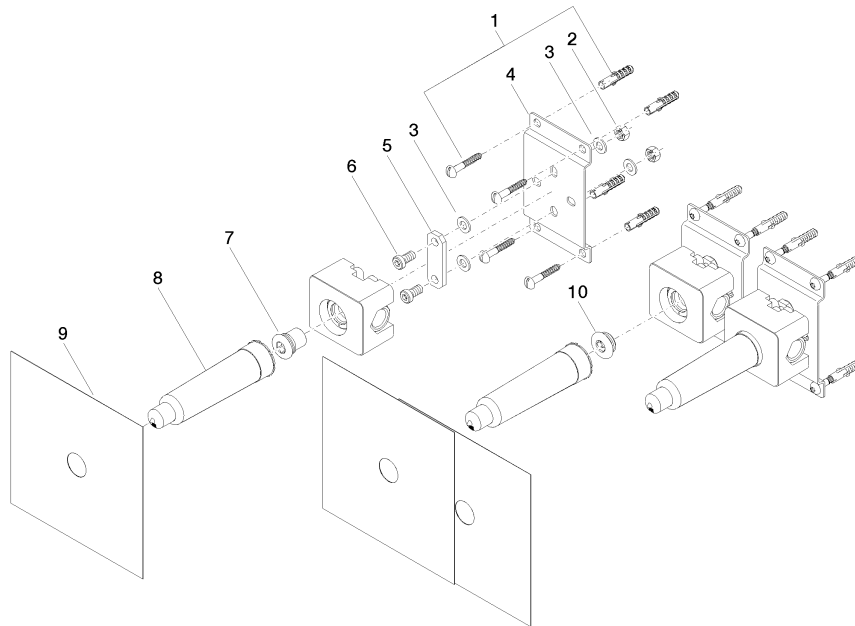

Concealed wall-mounted mixer variable positioning

35 720 970

- red brass, lead-free
- 1/2" connection
- 3x sealing plug 1/2"
- 3x dust cover

NOTE: Important for certain series!
Due to minimum rough-in requirements, a framing
of 2x6 studs is needed.

Concealed wall-mounted mixer variable positioning

35 720 970

Concealed wall-mounted mixer variable positioning

35 720 970

Spare parts list

No.	Item Number	Name	Quantity used	Delivery time
1	04 30 31 024 01 90	fixing set	6	2
2	09 23 10 023 90	nut	6	2
3	09 30 11 139 90	disc	12	2
4	09 17 20 104 90	holder	3	2
5	09 30 11 137 90	disc	3	60
6	09 30 30 068 90	screw	6	2
7	04 31 20 037 00 90	plug	1	2
8	04 21 02 173 01 90	cap	3	60
9	04 14 03 072 00 90	gasket kit	3	2
10	04 31 20 006 00 90	plug	2	2