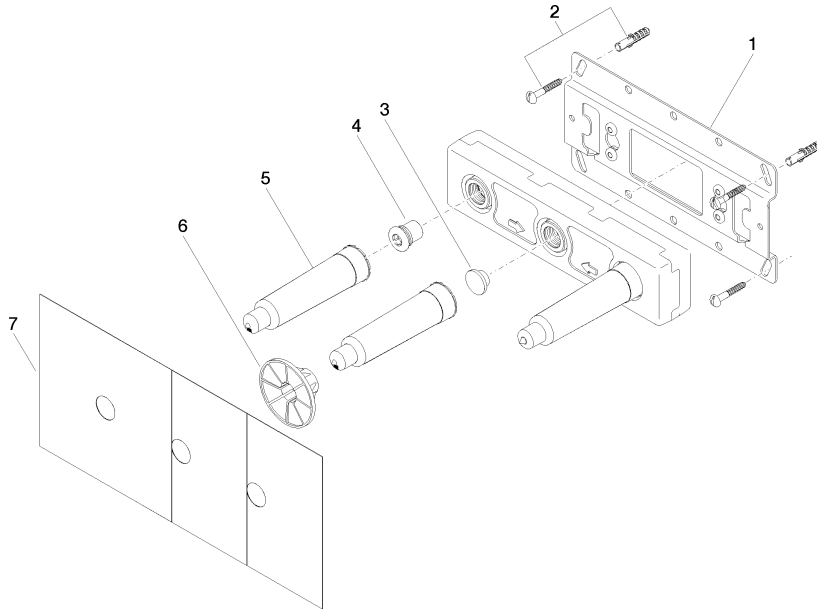

Concealed wall-mounted mixer Centred spout

35 700 970

- 3x dust cover
- 2x female thread 1/2" connections
- 1x female thread 1/2" outlet
- 3x sealing plug 1/2"
- gauge 100 mm
- lead-free

NOTE: Important for certain series!
Due to minimum rough-in requirements, a framing
of 2x6 studs is needed.

Concealed wall-mounted mixer Centred spout

35 700 970

Concealed wall-mounted mixer Centred spout

35 700 970

Spare parts list

No.	Item Number	Name	Quantity used	Delivery time
1	04 17 20 251 00 90	base	1	60
2	04 30 31 024 01 90	fixing set	2	2
3	09 31 20 092 90	plug	1	2
4	04 31 20 037 00 90	plug	3	2
5	04 21 02 173 01 90	cap	2	60
6	90 23 01 174 00 90	sleeve	1	2
7	04 14 03 072 00 90	gasket kit	3	2