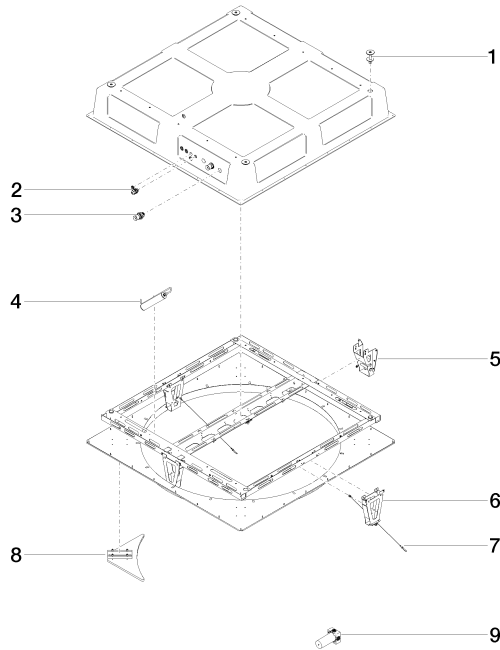

### 1x rain panel for ceiling installation

- Aquacircle: circular rain curtain with 72 jets, max. 6,8 l/min
- Tempest: natural rain with 48 jets, max. 5 l/min
- Ceiling installation enclosure 1356 x 1356 x 290 mm
- Opening diameter 1252 mm
- Ceiling construction with adequate structural strength for the permanent attachment of the device (weight: 57.5 kg / 127 lbs. (US)). M8 threaded bolts (minimum strength: 2000 N) are required to secure the ceiling module

To be provided by the customer. Zigbee Gateway!

# RAINMOON Concealed rain panel with color light

35 615 970

**RAINMOON Concealed rain panel with color light**

35 615 970

**Spare parts list**

No.	Item Number	Name	Quantity used	Delivery time
1	04 24 03 287 02 90	fixing set	4	60
2	90 10 01 089 00 90	accessories	1	60
3	90 24 03 286 00 90	connection	2	60
4	90 10 01 211 00 90	electronic accessories	1	2
5	90 17 20 205 00 90	holder	1	60
6	90 17 20 209 00 90	holder	1	60
7	90 21 50 007 00 90	accessories	2	60
8	90 17 20 215 00 90	end stop	4	60
9	35 104 970-90 0010	Concealed three-way diverter	1	-