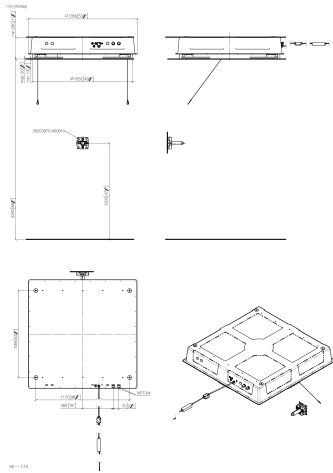

## RAINMOON Concealed rain panel with color light

---

35 615 970

- concealed rough parts

### 1x rain panel for ceiling installation

- Aquacircle: circular rain curtain with 72 jets, max. 6,8 l/min
- Tempest: natural rain with 48 jets, max. 5 l/min
- Ceiling installation enclosure 1356 x 1356 x 290 mm
- Opening diameter 1252 mm
- Ceiling construction with adequate structural strength for the permanent attachment of the device (weight: 57.5 kg / 127 lbs. (US)). M8 threaded bolts (minimum strength: 2000 N) are required to secure the ceiling module

# RAINMOON Concealed rain panel with color light

35 615 970

**RAINMOON Concealed rain panel with color light**

35 615 970

**Spare parts list**

No.	Item Number	Name	Quantity used	Delivery time
1	04 24 03 287 02 90	fixing set	4	60
2	90 10 01 089 00 90	accessories	1	60
3	90 24 03 286 00 90	connection	2	60
4	90 10 01 211 00 90	electronic accessories	1	2
5	90 17 20 205 00 90	holder	1	60
6	90 17 20 209 00 90	holder	1	60
7	90 21 50 007 00 90	accessories	2	60
8	90 17 20 215 00 90	end stop	4	60
9	35 104 970-90 0010	Concealed three-way diverter	1	-