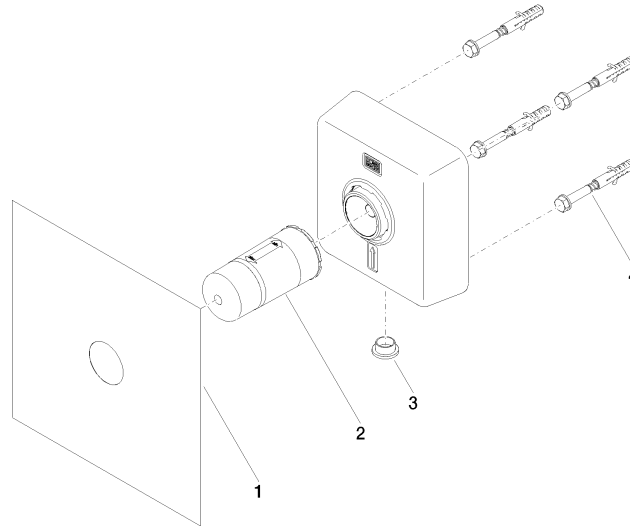

POT FILLER Concealed wall elbow

35 087 970

- female thread 1/2" connection
- anti-water packing
- soundproofing
- dust cover
- min. recess depth 80 mm
- max. recess depth 125 mm

Codes & standards

POT FILLER Concealed wall elbow

35 087 970

mm [inches]

Codes & Standards

ASME
A112.18.1/CSA
B125.1

NSF/ANSI/CAN
61

POT FILLER Concealed wall elbow

35 087 970

Spare parts list

No.	Item Number	Name	Quantity used	Delivery time
1	04 14 03 079 00 90	gasket kit	1	2
2	09 21 02 177 90	cap	1	2
3	09 31 20 092 90	plug	1	2
4	04 30 31 012 00 90	fixing set	1	2