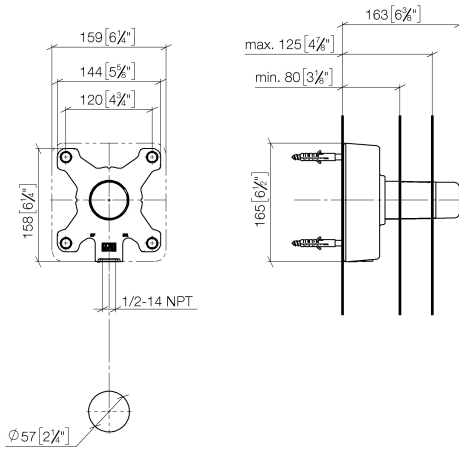

POT FILLER Concealed wall elbow

35 087 970

- female thread 1/2" connection
- anti-water packing
- soundproofing
- dust cover
- min. recess depth 80 mm
- max. recess depth 125 mm

Codes & standards

POT FILLER Concealed wall elbow

35 087 970

mm [inches]

Codes & Standards

ASME
A112.18.1/CSA
B125.1

NSF/ANSI/CAN
61

POT FILLER Concealed wall elbow

35 087 970

Spare parts list

No.	Item Number	Name	Quantity used	Delivery time
1	04 14 03 079 00 90	gasket kit	1	2
2	09 21 02 177 90	cap	1	2
3	09 31 20 092 90	plug	1	2
4	04 30 31 012 00 90	fixing set	1	2