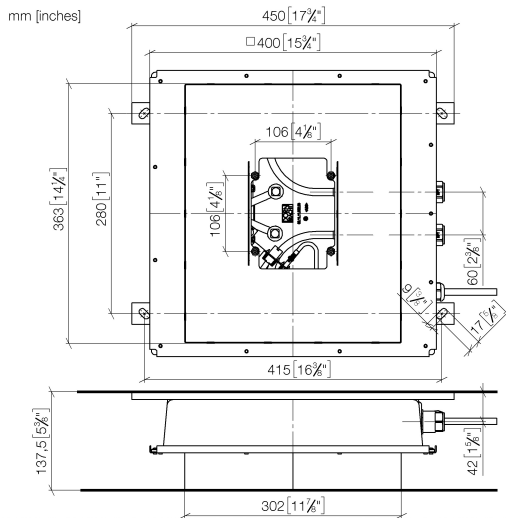

Concealed ceiling installation box for recessed ceiling installation with light

35 044 970

- concealed rough parts
- 2x female thread 1/2" connections
- flush-mounted installation box 360x 300 mm RAL 9003 signal white
- Supply pipe 7 m
- Input 100-240V AC 50-60Hz
- Output 12V DC SELV / Class II
- ZigBee Light Link RGBW controller

To be provided by the customer. Zigbee Gateway!

Concealed ceiling installation box for recessed ceiling installation with light

35 044 970

Concealed ceiling installation box for recessed ceiling installation with light