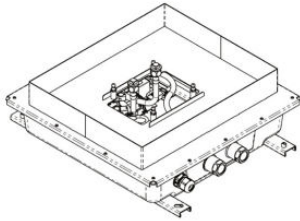

Concealed ceiling installation box for recessed ceiling installation with light

35 044 970

- concealed rough parts
- 2x female thread 1/2" connections
- flush-mounted installation box 360x 300 mm RAL 9003 signal white
- Supply pipe 7 m
- Input 100-240V AC 50-60Hz
- Output 12V DC SELV / Class II
- ZigBee Light Link RGBW controller

To be provided by the customer. Zigbee Gateway!

Concealed ceiling installation box for recessed ceiling installation with light

35 044 970

Concealed ceiling installation box for recessed ceiling installation with light