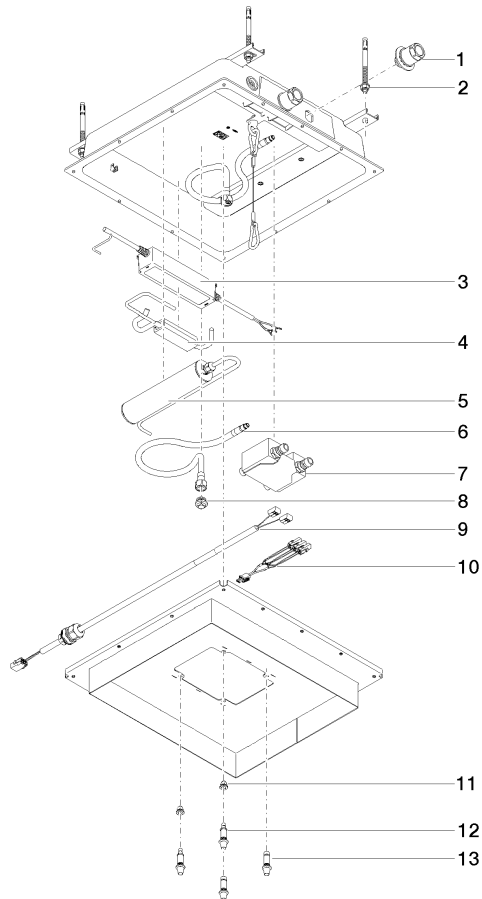

Concealed ceiling installation box for recessed ceiling installation with light

35 044 970

- concealed rough parts
- 2x female thread 1/2" connections
- flush-mounted installation box 360x 300 mm RAL 9003 signal white
- Supply pipe 7 m
- Input 100-240V AC 50-60Hz
- Output 12V DC SELV / Class II
- ZigBee Light Link RGBW controller

To be provided by the customer. Zigbee Gateway!

Concealed ceiling installation box for recessed ceiling installation with light

35 044 970

Concealed ceiling installation box for recessed ceiling installation with light

35 044 970

Spare parts list

No.	Item Number	Name	Quantity used	Delivery time
1	90 24 03 306 00 90	connection	2	2
2	04 30 35 008 00 90	fixing set	1	2
3	90 10 01 212 00 90	electronic accessories	1	2
4	90 10 01 214 00 90	electronic accessories	1	2
5	90 10 01 211 00 90	electronic accessories	2	2
6	04 30 04 097 00 90	hose	2	60
7	90 30 01 216 10 90	Venting service kit	1	2
8	09 31 20 042 90	plug	2	2
9	90 10 01 228 00 90	electronic accessories	1	2
10	90 10 01 229 00 90	electronic accessories	1	2
11	90 14 03 189 00 90	plug	1	2
12	90 30 01 215 01 90	fixing set	2	2
13	90 30 01 215 00 90	fixing set	2	2