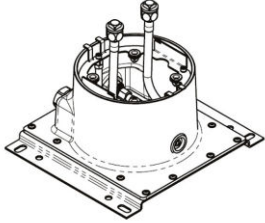

Concealed ceiling installation box for surface-mounted ceiling installation

35 041 970

- concealed rough parts
- 2x female thread 1/2" connections

Concealed ceiling installation box for surface-mounted ceiling installation

35 041 970

Concealed ceiling installation box for surface-mounted ceiling installation

35 041 970

Spare parts list

No.	Item Number	Name	Quantity used	Delivery time
1	90 30 30 208 00 90	screw	1	2
2	90 17 20 239 00 90	flange	1	2