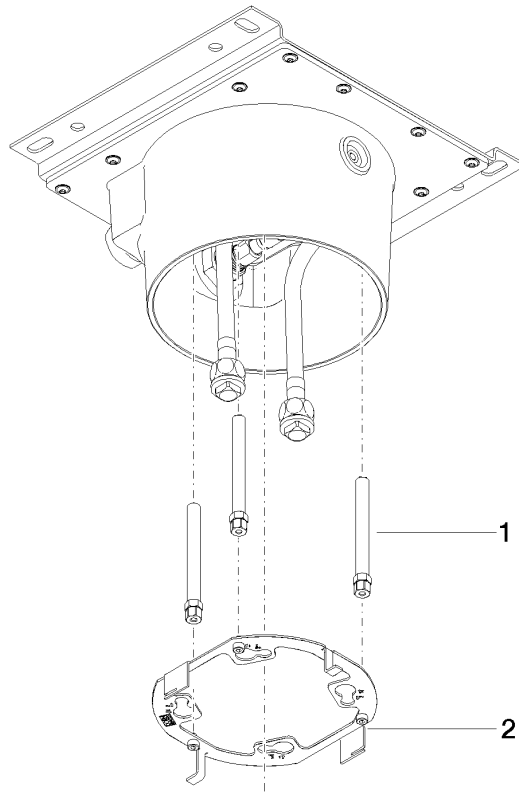

Concealed ceiling installation box for surface-mounted ceiling installation

35 041 970

- concealed rough parts
- 2x female thread 1/2" connections

Concealed ceiling installation box for surface-mounted ceiling installation

35 041 970

Concealed ceiling installation box for surface-mounted ceiling installation

35 041 970

Spare parts list

No.	Item Number	Name	Quantity used	Delivery time
1	90 30 30 208 00 90	screw	1	2
2	90 17 20 239 00 90	flange	1	2