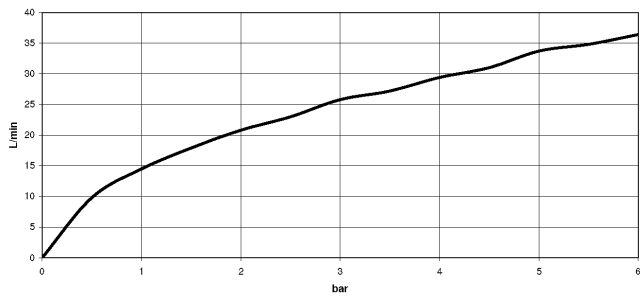

Flow rate chart