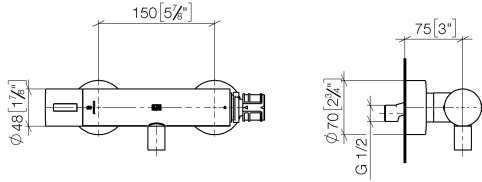

Shower thermostat for wall installation

34 443 979

- slide-on rosettes Ø 70 mm
 - gauge 150 mm - 13 mm
 - 3/8" shower outlet
 - with volume control
- Intrinsic protection against back flow.**

Intrinsic protection against back flow.

Required miscellaneous

Concealed adapter 35 080 970-90
 • please order two adapters (USA only) 0010

Required miscellaneous

Regulator handle 11 431 892-00

Shower thermostat for wall installation

34 443 979

mm [inches]

Flow rate chart

Shower thermostat for wall installation

34 443 979

Spare parts list

No.	Item Number	Name	Quantity used	Delivery time
1	90 17 33 015 00-00	handle	1	10
2	90 15 02 070 00 90	cartridge	1	2
3	90 30 40 010 00 90	regulator	1	2
4	04 31 20 530 00 90	insert	1	2
5	04 11 04 030 00 90	connection	2	2
6	90 31 20 512 00-00	rosette	2	2
7	09 29 30 050 90	sieve	2	2
8	04 31 20 540 00 90	insert	1	2
9	09 24 77 008-00	nut	2	10
10	90 90 03 236 00 90	top	1	2
11	90 30 40 017 00 90	base	1	2
12	09 14 10 010 90	seal	1	2
13	09 31 20 511-00	nipple	1	10
14	09 21 02 069-00	cover	1	10