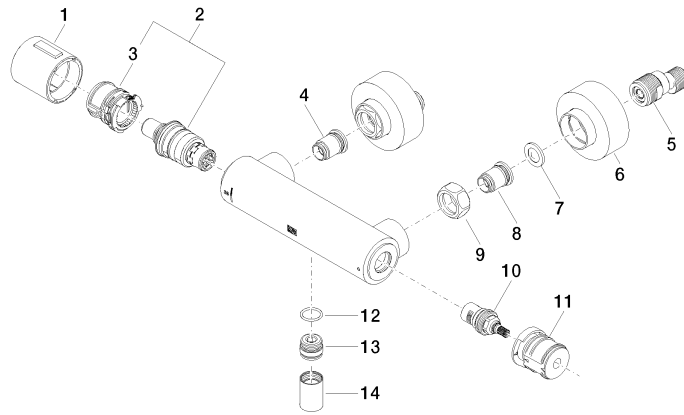

Shower thermostat for wall installation

34 443 979

- slide-on rosettes Ø 70 mm
 - gauge 150 mm - 13 mm
 - 3/8" shower outlet
 - with volume control
- Intrinsic protection against back flow.**

Intrinsic protection against back flow.

Required miscellaneous

Concealed adapter 35 080 970-90
 • please order two adapters (USA only) 0010

Required miscellaneous

Regulator handle 11 431 892-00

Shower thermostat for wall installation

34 443 979

mm [inches]

Flow rate chart

Shower thermostat for wall installation

34 443 979

Spare parts list

No.	Item Number	Name	Quantity used	Delivery time
1	90 17 33 015 00-00	handle	1	10
2	90 15 02 070 00 90	cartridge	1	2
3	90 30 40 010 00 90	regulator	1	2
4	04 31 20 530 00 90	insert	1	2
5	04 11 04 030 00 90	connection	2	2
6	90 31 20 512 00-00	rosette	2	2
7	09 29 30 050 90	sieve	2	2
8	04 31 20 540 00 90	insert	1	2
9	09 24 77 008-00	nut	2	10
10	90 90 03 236 00 90	top	1	2
11	90 30 40 017 00 90	base	1	2
12	09 14 10 010 90	seal	1	2
13	09 31 20 511-00	nipple	1	10
14	09 21 02 069-00	cover	1	10