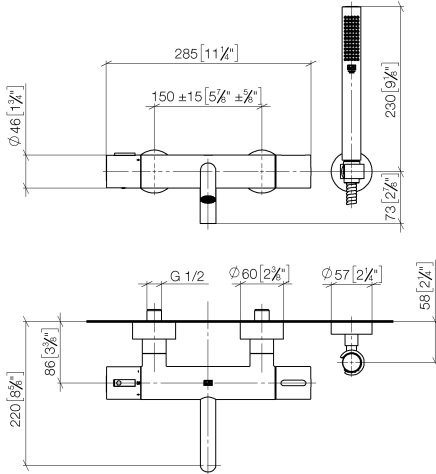

Bath thermostat for wall mounting with hand shower set

34 234 979

- 210 mm projection
 - complete hand shower set: normal flow
 - spout: circular, air-enriched flow
 - complete hand shower set with anti-scale system
 - rotary diverter with volume control and shut-off function
 - slide-on rosettes Ø 60 mm
 - 1/2" connection
 - gauge 150 mm - 15 mm
 - metal shower hose 1250mm with integrated anti-twist protection
 - shower holder rosette Ø 57mm
 - max. flow 16.9 l/min at 3 bar flow pressure
 - max. flow for complete hand shower set 6.8 l/min
- Intrinsic protection against back flow.**

Required miscellaneous

- Concealed adapter** 35 080 970-90
- please order two adapters (USA only) 0010

Bath thermostat for wall mounting with hand shower set

34 234 979

mm [inches]

Flow rate chart

Bath thermostat for wall mounting with hand shower set

34 234 979

Spare parts list

No.	Item Number	Name	Quantity used	Delivery time
1	34 201 979-00	Bath thermostat for wall mounting without shower set	1	10
2	28 050 920-00	holder	1	60
3	90 30 02 072 00-00	Metal shower hose 1/2" x 3/8" x 1250 mm	1	10
4	28 019 979-00	Hand shower	1	2