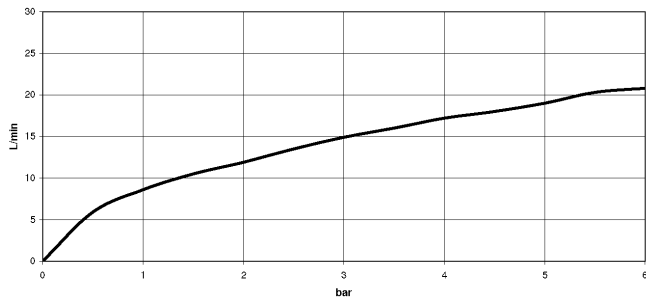

Required miscellaneous

- Concealed adapter** 35 080 970-90
- please order two adapters (USA only) 0010

Bath thermostat for wall mounting with hand shower set

34 234 979

mm [inches]

Flow rate chart

Bath thermostat for wall mounting with hand shower set