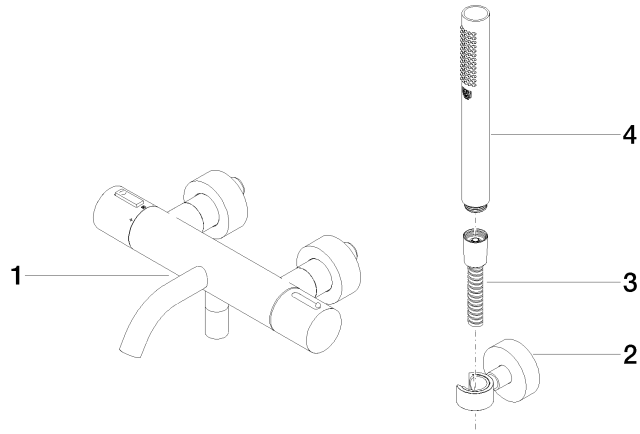

Bath thermostat for wall mounting with hand shower set

34 234 979

- 210 mm projection
 - complete hand shower set: normal flow
 - spout: circular, air-enriched flow
 - complete hand shower set with anti-scale system
 - rotary diverter with volume control and shut-off function
 - slide-on rosettes Ø 60 mm
 - 1/2" connection
 - gauge 150 mm - 15 mm
 - metal shower hose 1250mm with integrated anti-twist protection
 - shower holder rosette Ø 57mm
 - max. flow 16.9 l/min at 3 bar flow pressure
 - max. flow for complete hand shower set 6.8 l/min
- Intrinsic protection against back flow.**

Required miscellaneous

- Concealed adapter** 35 080 970-90
- please order two adapters (USA only) 0010

Bath thermostat for wall mounting with hand shower set

34 234 979

mm [inches]

Flow rate chart

Bath thermostat for wall mounting with hand shower set

34 234 979

Spare parts list

No.	Item Number	Name	Quantity used	Delivery time
1	34 201 979-00	Bath thermostat for wall mounting without shower set	1	10
2	28 050 920-00	holder	1	60
3	90 30 02 072 00-00	Metal shower hose 1/2" x 3/8" x 1250 mm	1	10
4	28 019 979-00	Hand shower	1	2