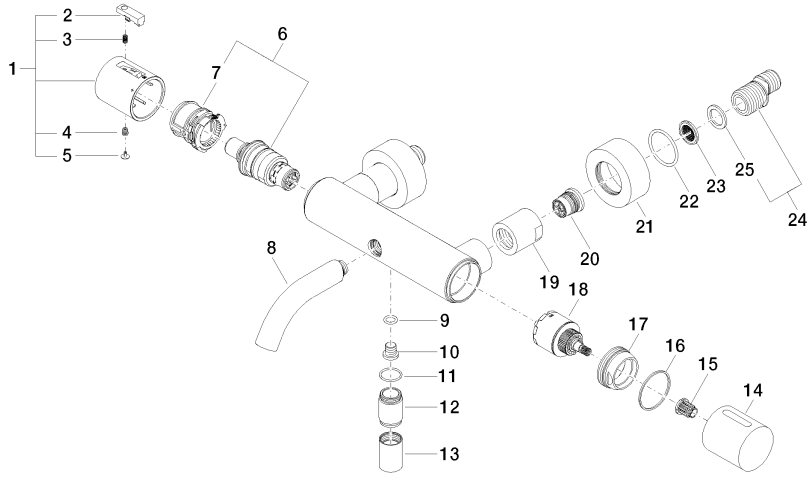

Bath thermostat for wall mounting without shower set

34 201 979

- 210 mm projection
 - circular normal flow
 - rotary diverter with volume control and shut-off function
 - 3/8" shower outlet
 - slide-on rosettes Ø 60 mm
 - 1/2" connection
 - gauge 150 mm - 15 mm
 - max. flow 16.9 l/min at 3 bar flow pressure
- Intrinsic protection against back flow.**

Required miscellaneous

- Concealed adapter** 35 080 970-90
- please order two adapters (USA only) 0010

Bath thermostat for wall mounting without shower set

34 201 979

mm [inches]

Flow rate chart

Bath thermostat for wall mounting without shower set

34 201 979

Bath thermostat for wall mounting without shower set

34 201 979

Spare parts list

| No. | Item Number | Name | Quantity used | Delivery time |
|-----|--------------------|------------|---------------|---------------|
| 1 | 90 17 33 004 00-00 | handle | 1 | 10 |
| 2 | 90 21 33 010 00-13 | handle | 1 | 2 |
| 3 | 90 16 02 027 00 90 | spring | 1 | 2 |
| 4 | 09 30 30 136 90 | screw | 1 | 2 |
| 5 | 09 31 20 049-00 | plug | 1 | 10 |
| 6 | 90 15 02 070 00 90 | cartridge | 1 | 2 |
| 7 | 90 30 40 010 00 90 | regulator | 1 | 2 |
| 8 | 90 11 06 214 00-00 | spout | 1 | 10 |
| 9 | 09 14 10 139 90 | seal | 1 | 2 |
| 10 | 08 30 30 701 90 | screw | 1 | 2 |
| 11 | 09 14 10 032 90 | seal | 1 | 2 |
| 12 | 09 24 03 115 20-00 | nipple | 1 | 10 |
| 13 | 09 21 02 069-00 | cover | 1 | 10 |
| 14 | 09 20 97 020-00 | handle | 1 | 10 |
| 15 | 90 12 12 002 00 90 | fixing cap | 1 | 2 |
| 16 | 09 14 15 052 90 | ring | 1 | 2 |
| 17 | 09 24 04 141-00 | nut | 1 | 10 |
| 18 | 90 15 05 033 00 90 | diverter | 1 | 2 |
| 19 | 09 23 10 048-00 | nut | 2 | 10 |
| 20 | 90 29 05 024 00 90 | nipple | 2 | 2 |
| 21 | 09 27 62 004-00 | rosette | 2 | 10 |
| 22 | 09 14 10 119 90 | seal | 2 | 2 |
| 23 | 09 29 03 020 90 | insert | 2 | 2 |
| 24 | 04 11 04 032 00 90 | connection | 2 | 2 |
| 25 | 09 14 20 010 90 | seal | 2 | 2 |