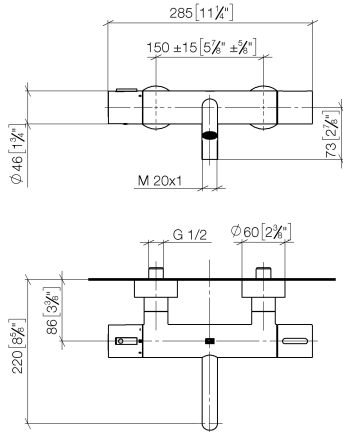

Bath thermostat for wall mounting without shower set

34 201 979

- 210 mm projection
 - circular normal flow
 - rotary diverter with volume control and shut-off function
 - 3/8" shower outlet
 - slide-on rosettes Ø 60 mm
 - 1/2" connection
 - gauge 150 mm - 15 mm
 - max. flow 16.9 l/min at 3 bar flow pressure
- Intrinsic protection against back flow.**

Required miscellaneous

- Concealed adapter** 35 080 970-90
- please order two adapters (USA only) 0010

Bath thermostat for wall mounting without shower set

34 201 979

mm [inches]

Flow rate chart

Bath thermostat for wall mounting without shower set

34 201 979

Bath thermostat for wall mounting without shower set

34 201 979

Spare parts list

| No. | Item Number | Name | Quantity used | Delivery time |
|-----|--------------------|------------|---------------|---------------|
| 1 | 90 17 33 004 00-00 | handle | 1 | 10 |
| 2 | 90 21 33 010 00-13 | handle | 1 | 2 |
| 3 | 90 16 02 027 00 90 | spring | 1 | 2 |
| 4 | 09 30 30 136 90 | screw | 1 | 2 |
| 5 | 09 31 20 049-00 | plug | 1 | 10 |
| 6 | 90 15 02 070 00 90 | cartridge | 1 | 2 |
| 7 | 90 30 40 010 00 90 | regulator | 1 | 2 |
| 8 | 90 11 06 214 00-00 | spout | 1 | 10 |
| 9 | 09 14 10 139 90 | seal | 1 | 2 |
| 10 | 08 30 30 701 90 | screw | 1 | 2 |
| 11 | 09 14 10 032 90 | seal | 1 | 2 |
| 12 | 09 24 03 115 20-00 | nipple | 1 | 10 |
| 13 | 09 21 02 069-00 | cover | 1 | 10 |
| 14 | 09 20 97 020-00 | handle | 1 | 10 |
| 15 | 90 12 12 002 00 90 | fixing cap | 1 | 2 |
| 16 | 09 14 15 052 90 | ring | 1 | 2 |
| 17 | 09 24 04 141-00 | nut | 1 | 10 |
| 18 | 90 15 05 033 00 90 | diverter | 1 | 2 |
| 19 | 09 23 10 048-00 | nut | 2 | 10 |
| 20 | 90 29 05 024 00 90 | nipple | 2 | 2 |
| 21 | 09 27 62 004-00 | rosette | 2 | 10 |
| 22 | 09 14 10 119 90 | seal | 2 | 2 |
| 23 | 09 29 03 020 90 | insert | 2 | 2 |
| 24 | 04 11 04 032 00 90 | connection | 2 | 2 |
| 25 | 09 14 20 010 90 | seal | 2 | 2 |