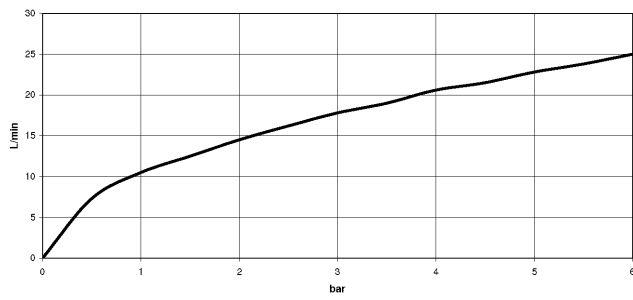

Required miscellaneous

- Concealed adapter** 35 080 970-90
- please order two adapters (USA only) 0010

Bath thermostat for wall mounting without shower set

34 201 979

mm [inches]

Flow rate chart

Bath thermostat for wall mounting without shower set